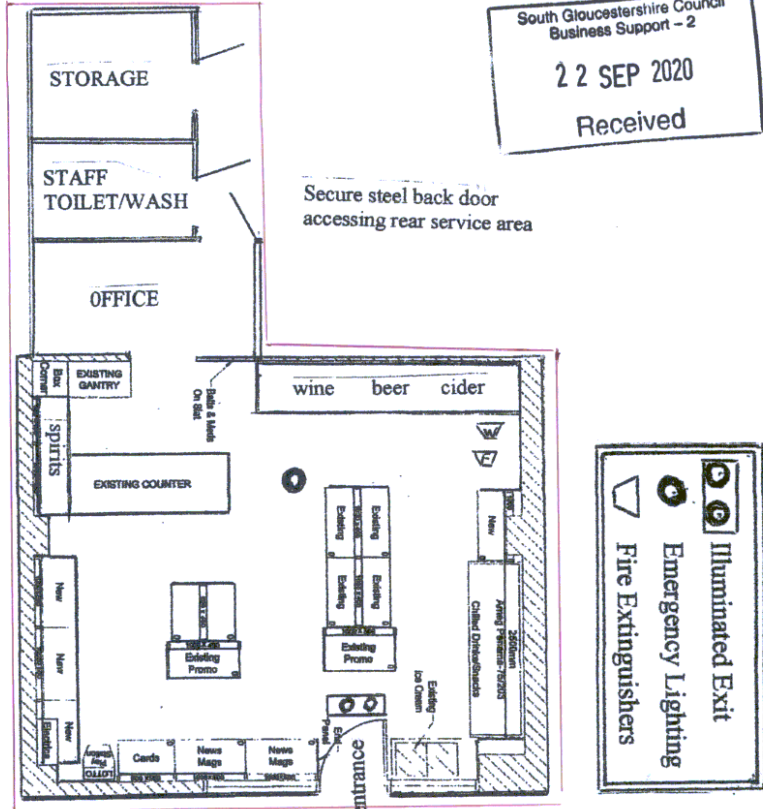

Gated service area catering for the whole of the retail/residential complex

South Gloucestershire Council
Business Support - 2
22 SEP 2020
Received

whole of frontage secured by shutters

footpath

Newton Road

CADBURY HEATH LOCAL

54 Newton Road Cadbury Heath Bristol BS30 8EL

Scale 1 : 100