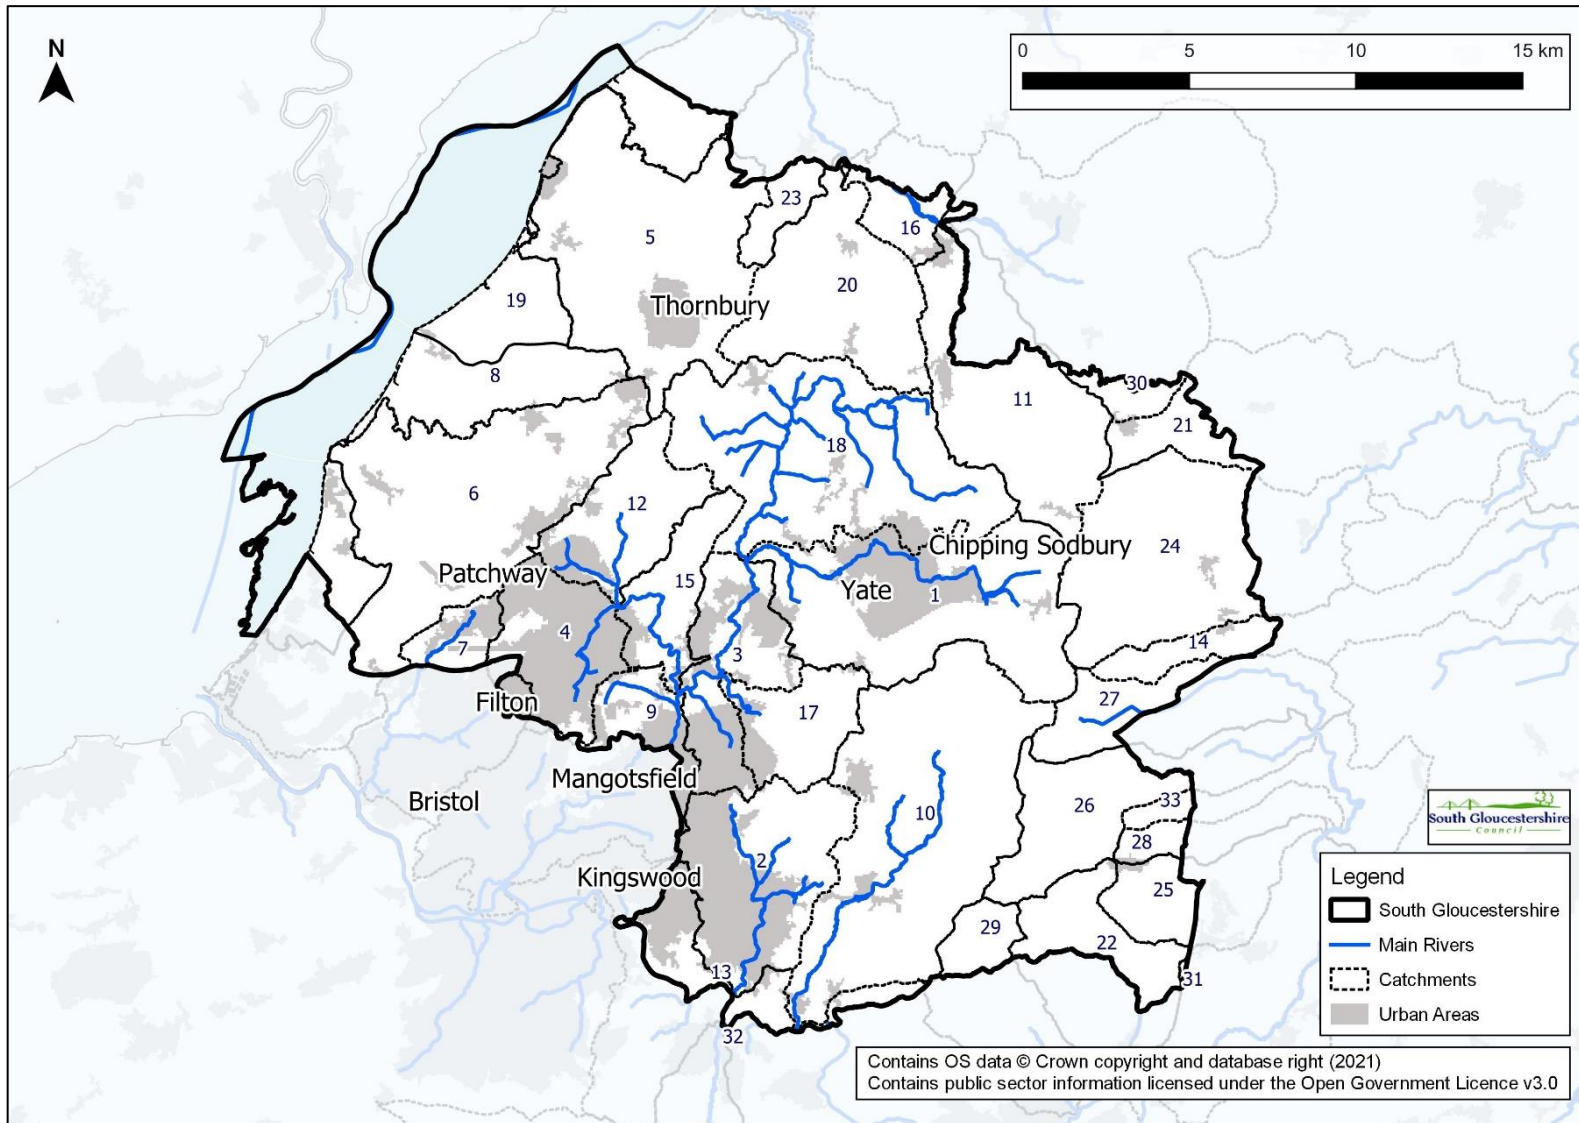

Catchment Identifier Map

Key

Catchment Number	Water Framework Directive (WFD) Catchment Title
1	River Frome (source to confluence Ladden Brook)
2	Siston Brook (source to confluence of River Avon)
3	River Frome (confluence Ladden Brook to confluence Folly Brook)
4	Stoke Brook (source to confluence Bradley Brook)
5	Oldbury Naite Rhine
6	Chestle Pill
7	River Trym (source to confluence River Avon)
8	Coastal Catchment 2 (Aust to Avonmouth)
9	River Frome (Bradley Brook to confluence Floating Harbour)
10	River Boyd (source to confluence River Avon)
11	Little Avon (source to confluence Ozleworth Brook)
12	Hortham Brook
13	Bristol Avon (By Brook to Netham Weir)
14	Gauze Brook (source to confluence River Avon)
15	Bradley Brook (source to confluence River Frome)
16	Little Avon (Ozleworth Brook to confluence Tortworth Brook)
17	Folly Brook (source to confluence River Frome)
18	Ladden Brook (source to confluence River Frome)
19	Coastal Catchment 1 (Aust to Berkeley)
20	Tortworth Brook (source to confluence River Avon)
21	Sherston Avon
22	St Catherines Brook (source to confluence River Avon)
23	Little Avon (confluence Tortworth Brook to mouth)
24	Luckington Brook
25	Doncombe Brook (source to confluence By Brook)
26	Broadmead Brook (source to confluence By Brook)
27	By Brook (source to confluence Broadmead Brook)
28	Tributary (source to confluence By Brook)
29	Lam Brook (source to confluence River Avon)
30	Ozleworth Brook (source to confluence Little Avon)
31	By Brook (confluence Doncombe Brook to Confluence River Avon)
32	River Chew (confluence Winford Brook to confluence River Avon)
33	By Brook (Broadmead Brook to Doncombe Brook)