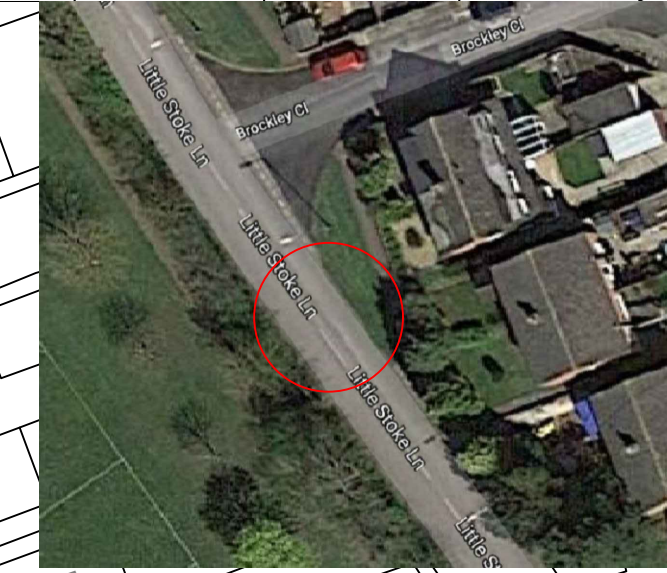

Stoke Lodge & The common

- Location 1 - Stoke Lane opposite number 21 & 30/28
- Location 2 - Little Stoke Lane opposite number 42 & 41, next to pedestrian chicane

DIRECTOR
 Nigel Riglar
STREETCARE TRANSPORT & WASTE
 PO Box 1954
 Bristol, BS37 0DD
 Telephone: 01454 868 000
 Email: TransportServices@southglos.gov.uk

Project
 Stoke Lodge & The Common
 Stoke Lane & Various Roads
 Traffic Calming & 20mph

Title
 Locations of Tables

Scale @ A3	N/S		
Drawn	JT	Checked	Approved
Date	Feb 2019	Date	Date
Dwg No.	Parish T440	Scheme - 06	Number 03 Rev. 1