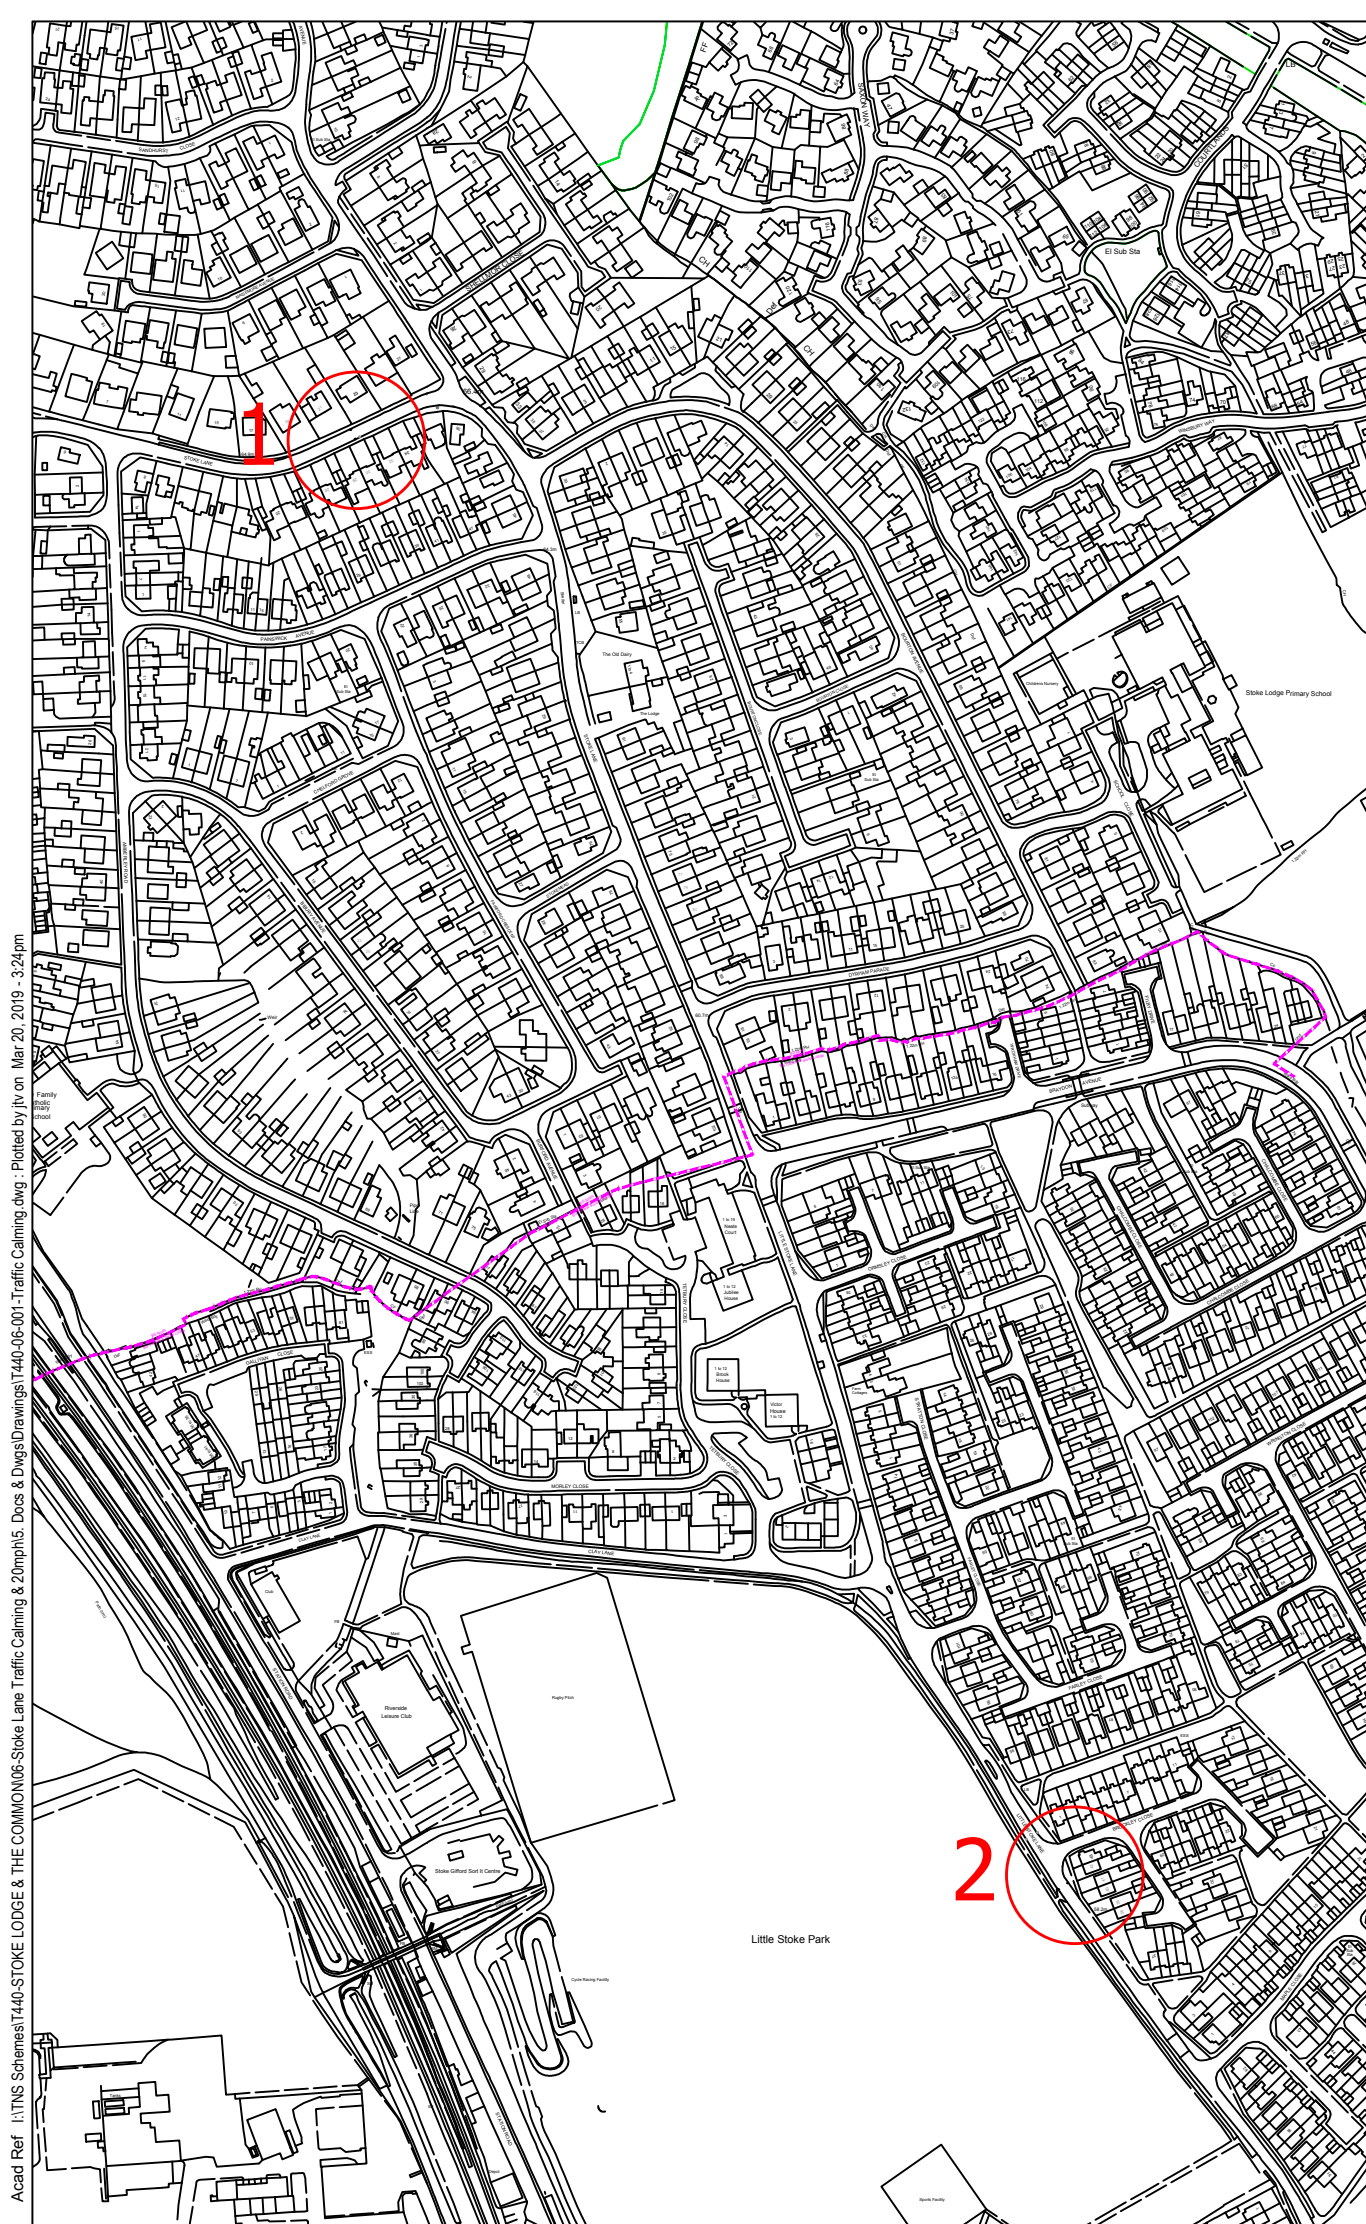

Stoke Lodge & The common

- Location 1 - Stoke Lane opposite number 21 & 30/28
- Location 2 - Little Stoke Lane opposite number 42 & 41, next to pedestrian chicane

DIRECTOR
 Nigel Riglar
STREETCARE TRANSPORT & WASTE
 PO Box 1954
 Bristol, BS37 0DD
 Telephone: 01454 868 000
 Email: TransportServices@southglos.gov.uk

Project
 Stoke Lodge & The Common
 Stoke Lane & Various Roads
 Traffic Calming & 20mph

Title
 Locations of Tables

Scale @ A3	N/S		
Drawn	JT	Checked	Approved
Date	Feb 2019	Date	Date
Dwg No.	Parish T440	Scheme - 06	Number 03 Rev. 1