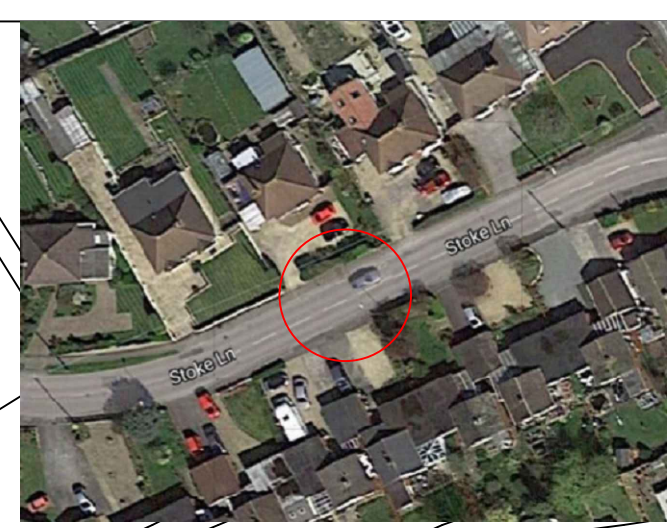

Stoke Lodge & The common

- Location 1 - Stoke Lane opposite number 21 & 30/28
- Location 2 - Little Stoke Lane opposite number 42 & 41, next to pedestrian chicane

DIRECTOR
 Nigel Riglar
STREETCARE TRANSPORT & WASTE
 PO Box 1954
 Bristol, BS37 0DD
 Telephone: 01454 868 000
 Email: TransportServices@southglos.gov.uk

Project
 Stoke Lodge & The Common
 Stoke Lane & Various Roads
 Traffic Calming & 20mph

Title
 Locations of Tables

Scale @ A3	N/S		
Drawn	JT	Checked	Approved
Date	Feb 2019	Date	Date
Dwg No.	Parish T440	Scheme - 06	Number 03 Rev. 1