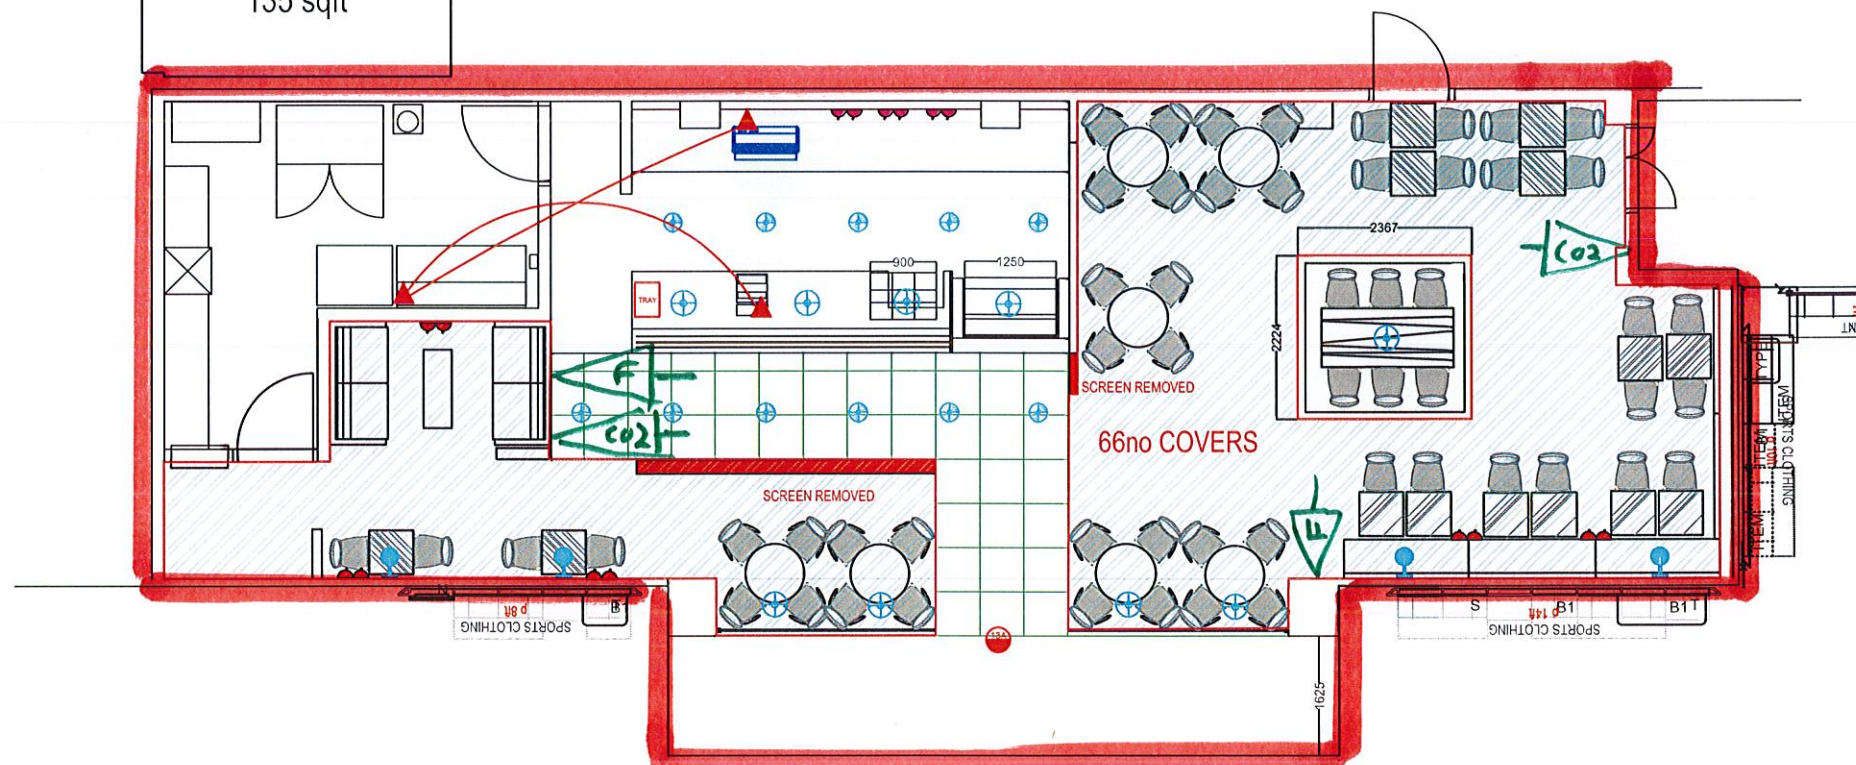

970-1 PLANT ROOMS (IN BRANCH)
135 sqft

 - FOAM EXTINGUISHER
 - CO2 EXTINGUISHER

ORI Caffe
Basement
John Lewis Department Store
The Mall at Cribbs Causeway
Patchway
Bristol BS34 5QU

Scale 1:100 @ A3