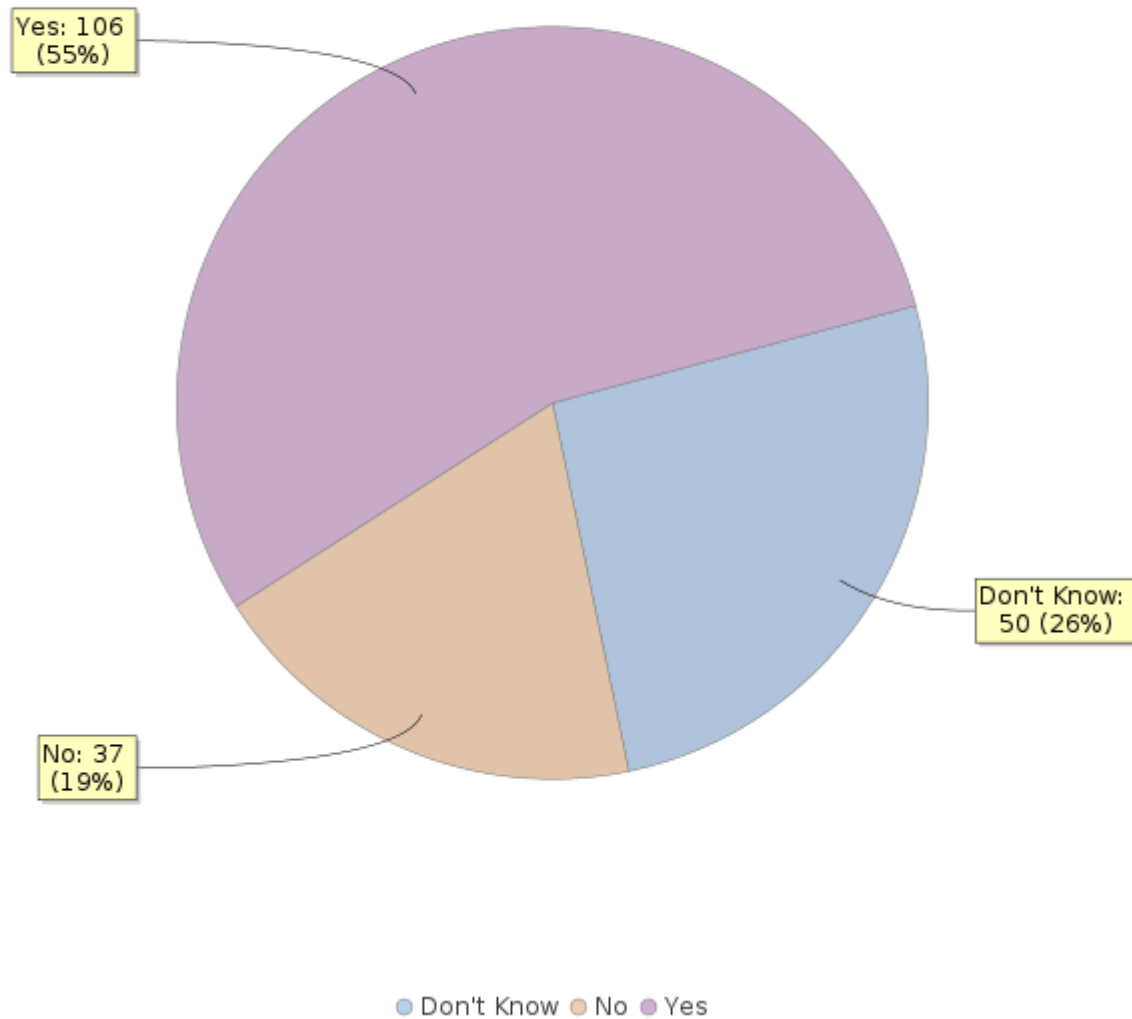

Report on Questionnaire Answers

Questionnaire: Local Plan 2020

Question: [17: Policies] Do you agree with the range and scope of policies w...

Report run at 4 Feb 2022 10:40:38.