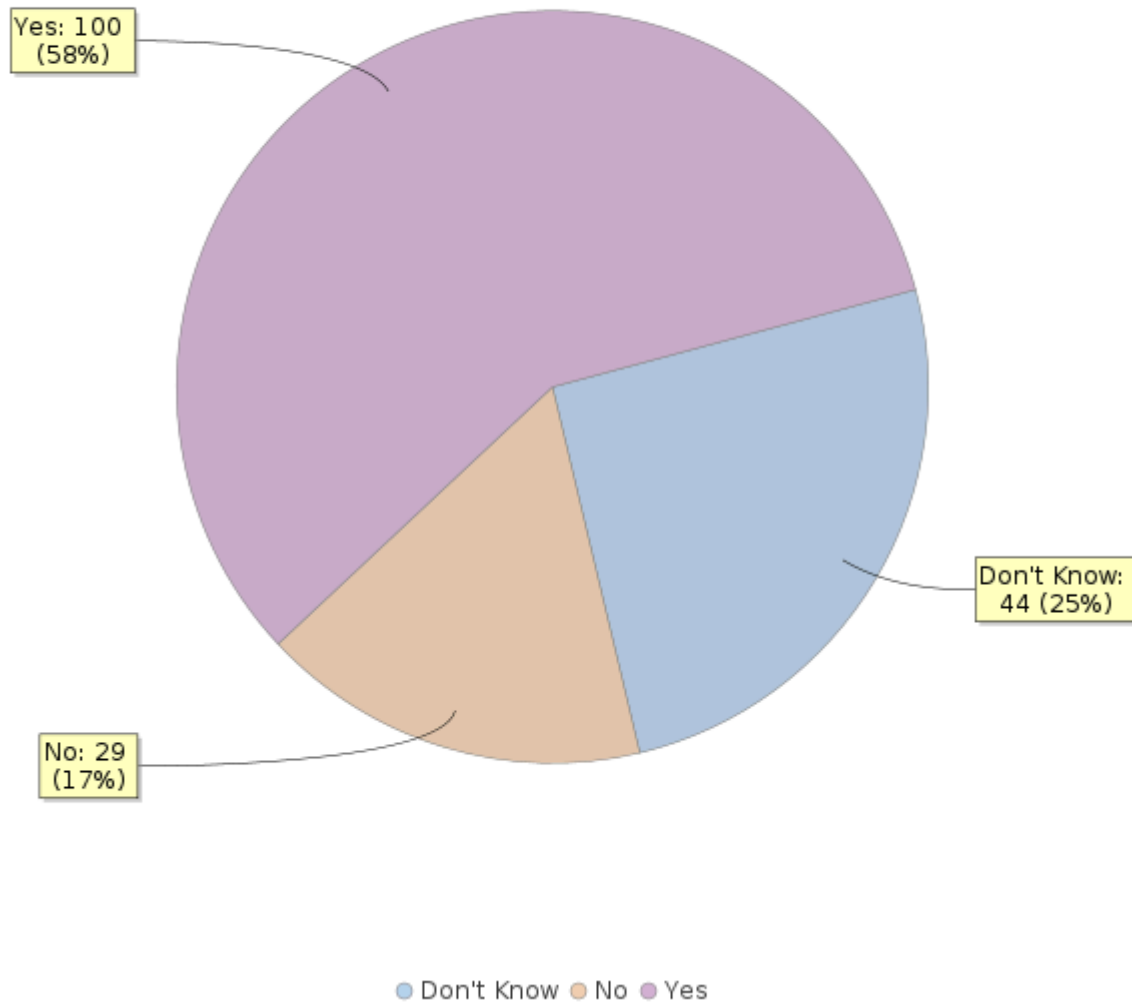

Report on Questionnaire Answers

Questionnaire: Local Plan 2020

Question: [25: Appendix 2: Draft policies: Creating well-designed places] Do...

Report run at 4 Feb 2022 10:49:52.