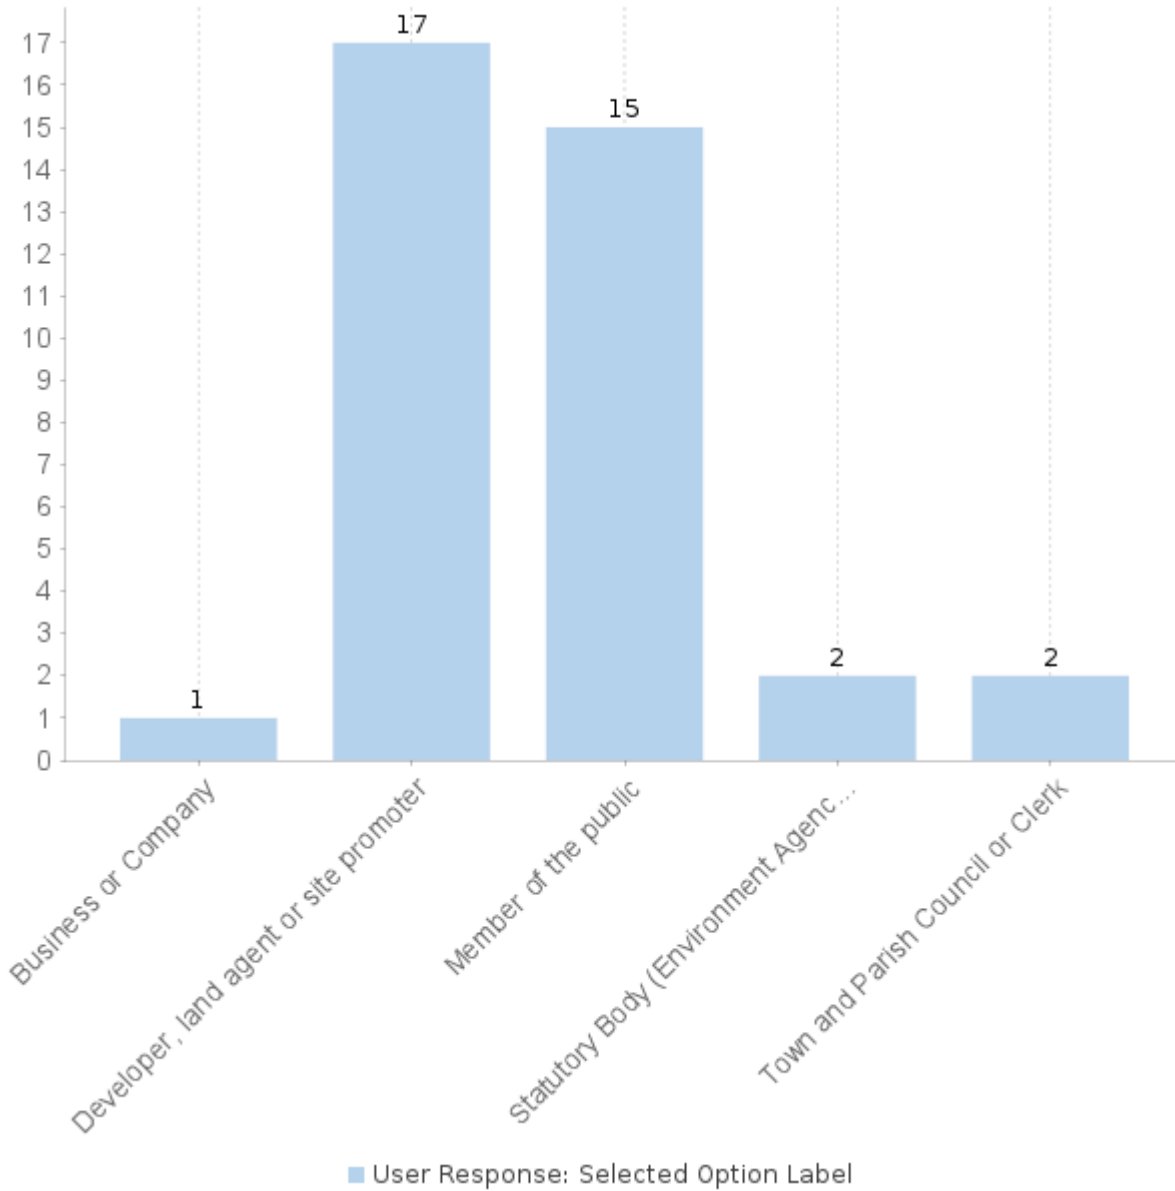

Report on Questionnaire Answers

Questionnaire: South Gloucestershire Sustainability Appraisal 2020

Question: [1: Understanding who is responding] Please help us understand the...

Report run at 7 Feb 2022 10:52:52.