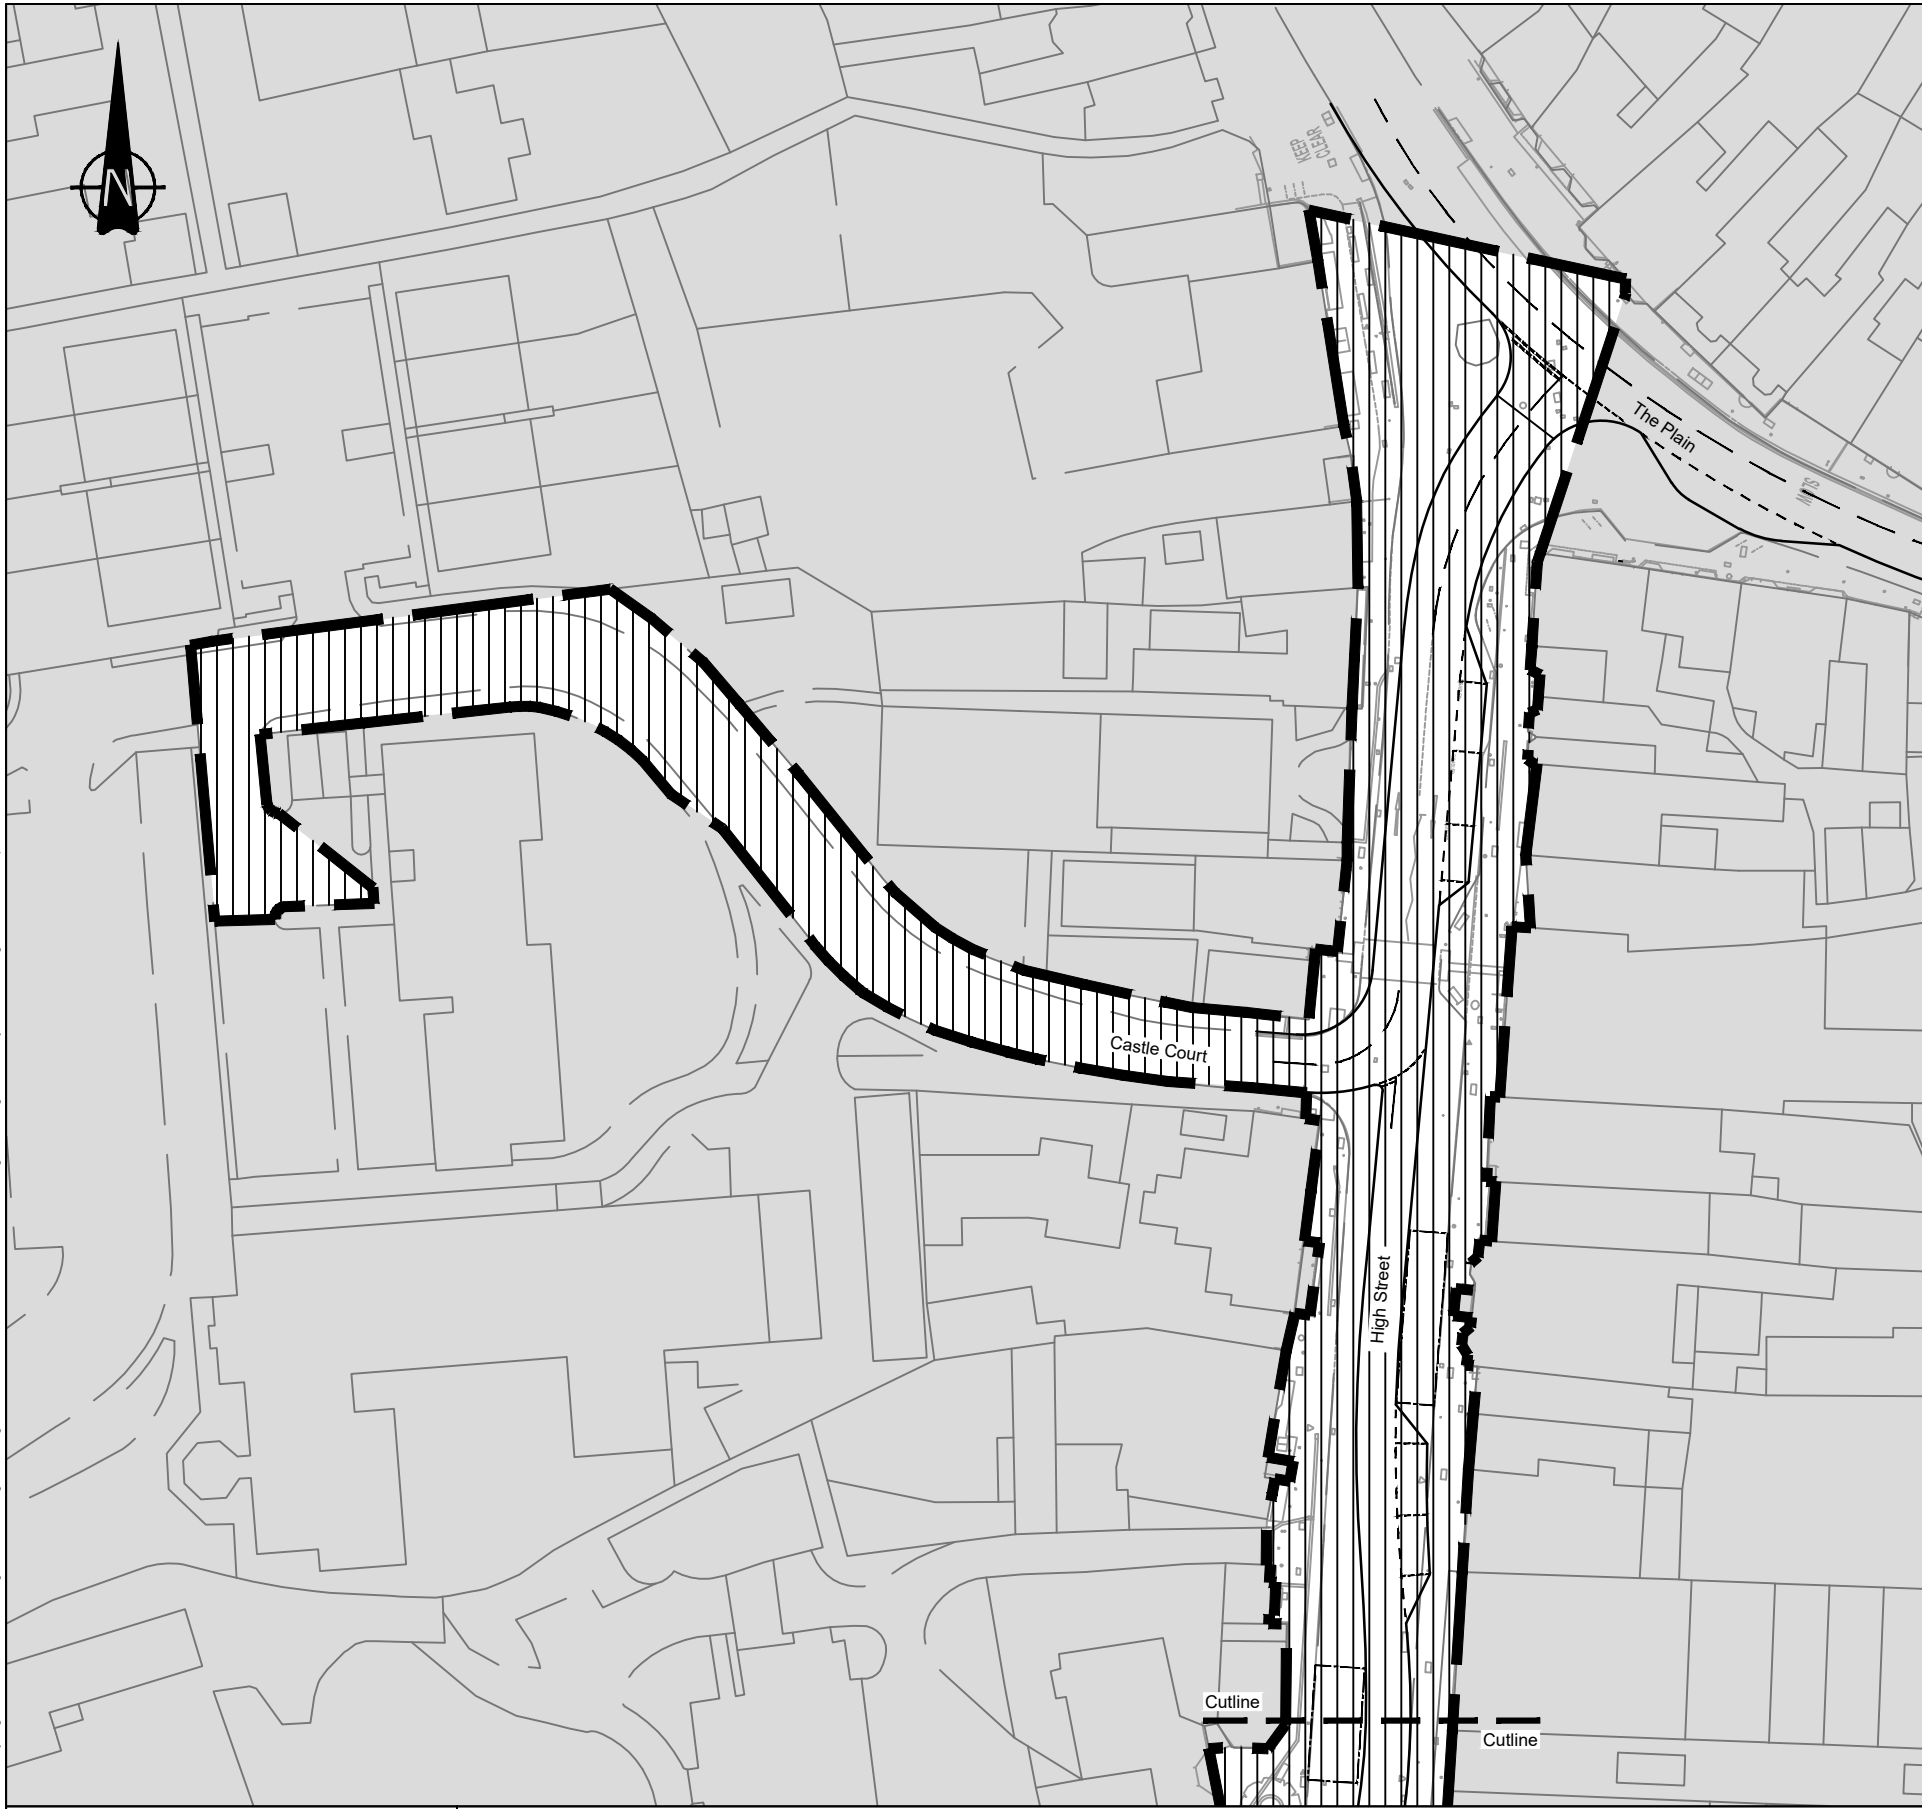

Acad Ref: \\TNS\Schemes\1430-THORNBURY\1374 - Thornbury High Street social distancing\5 - Docs & Dwgs\Drawings\TRO Plans\1430-374-068 Restricted Parking Zone.dwg : Plotted by SP30 on Aug 24, 2021 - 3:30pm

ORDNANCE SURVEY

© Crown copyright and database rights 2021 Ordnance Survey 100023410.
This map has been provided for this scheme consultation and must not be used for any other purpose. Only one paper copy may be made for your own use.

Rev	Description	Drawn	App'd	Date

TRAFFIC ORDER KEY

 Traffic order boundary

 restricted parking zone

South Gloucestershire Council

DEPARTMENT OF ENVIRONMENT AND COMMUNITY SERVICES

DIRECTOR
Nigel Riglar

STREETCARE TRANSPORT & WASTE