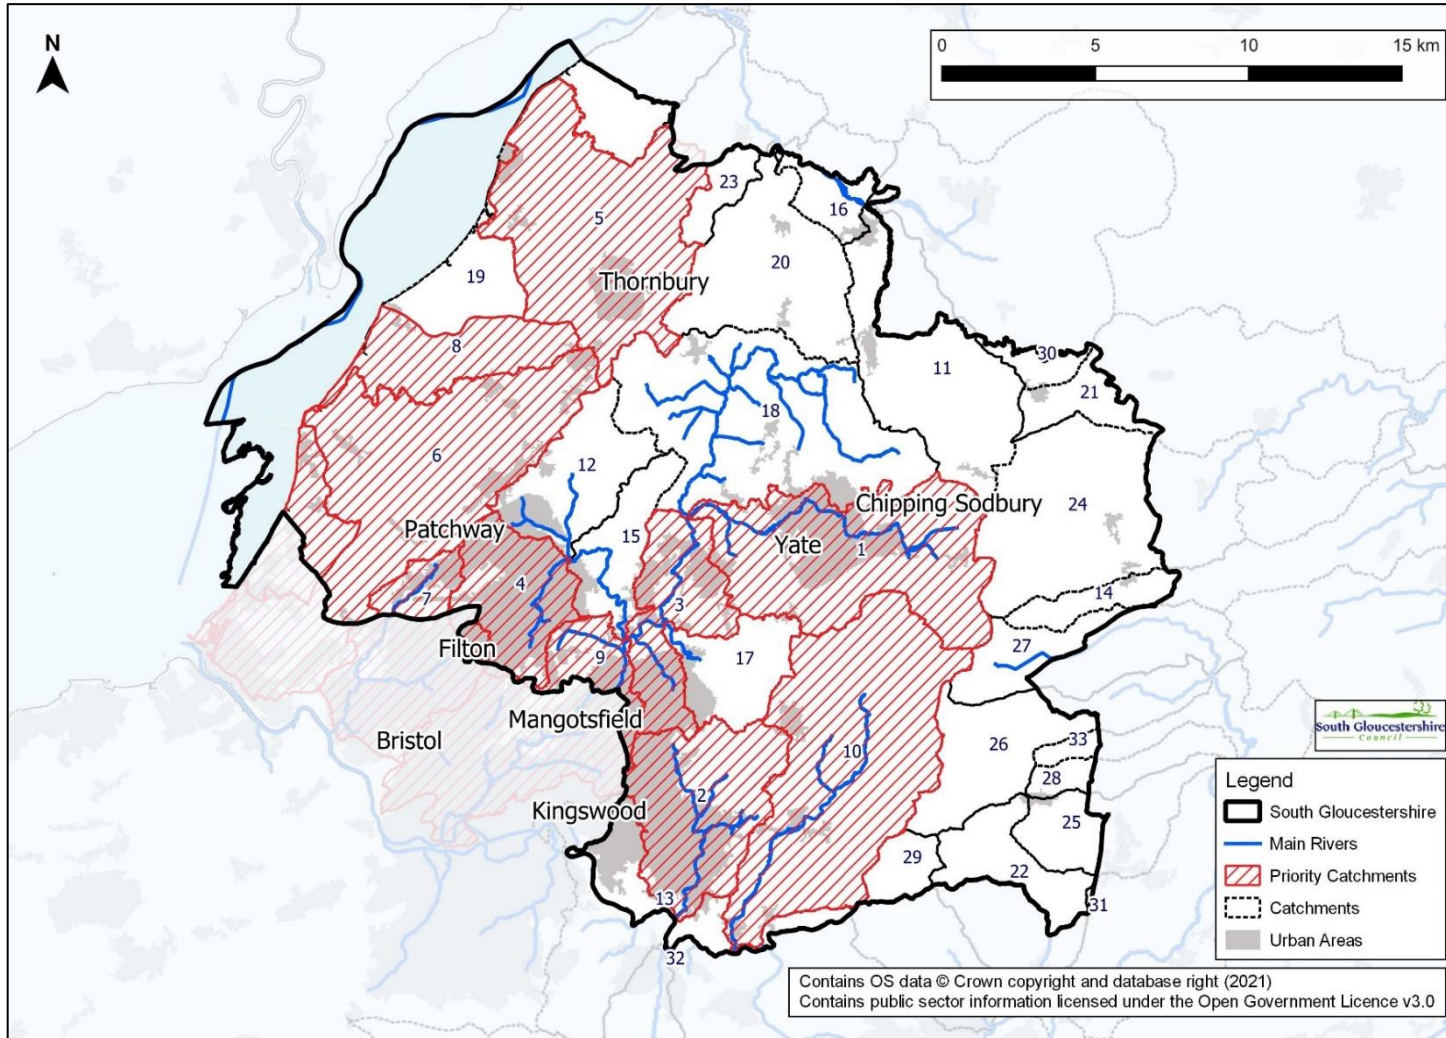

### Catchment Identifier Map

## Key

Catchment Number	Water Framework Directive (WFD) Catchment Title
1	River Frome (source to confluence Ladden Brook)
2	Siston Brook (source to confluence of River Avon)
3	River Frome (confluence Ladden Brook to confluence Folly Brook)
4	Stoke Brook (source to confluence Bradley Brook)
5	Oldbury Naite Rhine
6	Chestle Pill
7	River Trym (source to confluence River Avon)
8	Coastal Catchment 2 (Aust to Avonmouth)
9	River Frome (Bradley Brook to confluence Floating Harbour)
10	River Boyd (source to confluence River Avon)