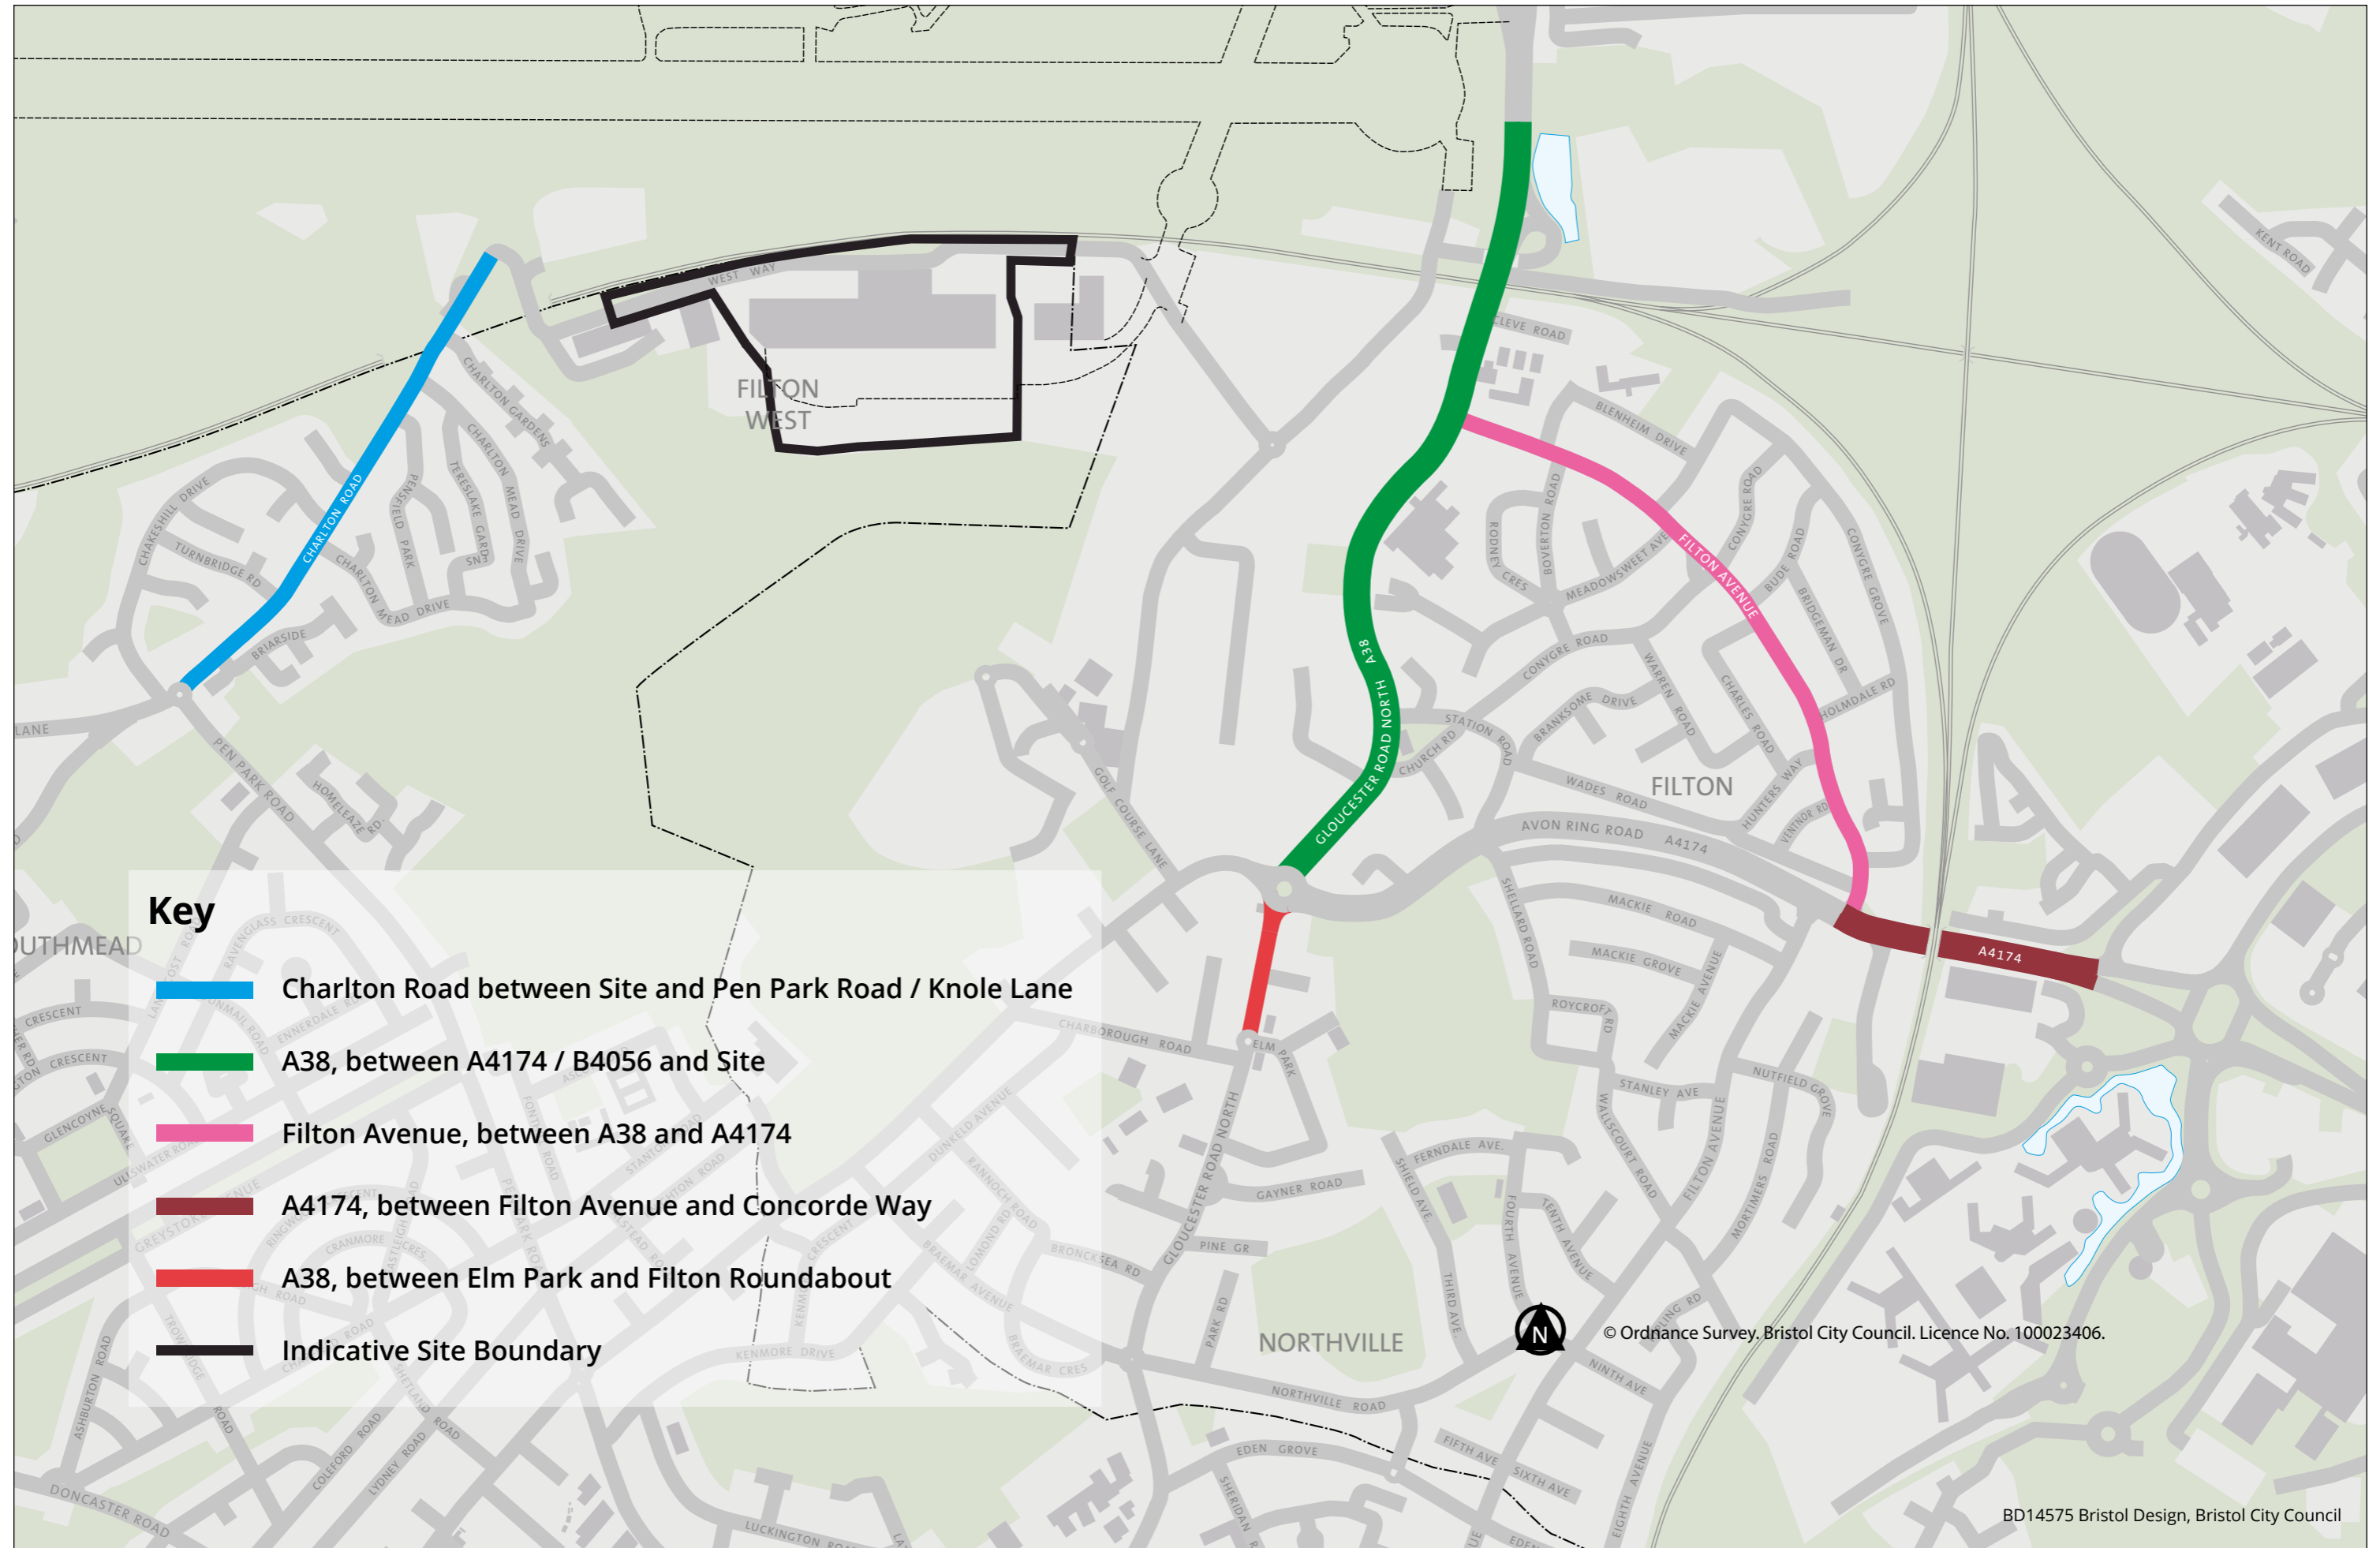

Overview map

Key

-  Charlton Road between Site and Pen Park Road / Knole Lane
-  A38, between A4174 / B4056 and Site
-  Filton Avenue, between A38 and A4174
-  A4174, between Filton Avenue and Concorde Way
-  A38, between Elm Park and Filton Roundabout
-  Indicative Site Boundary

© Ordnance Survey, Bristol City Council. Licence No. 100023406.