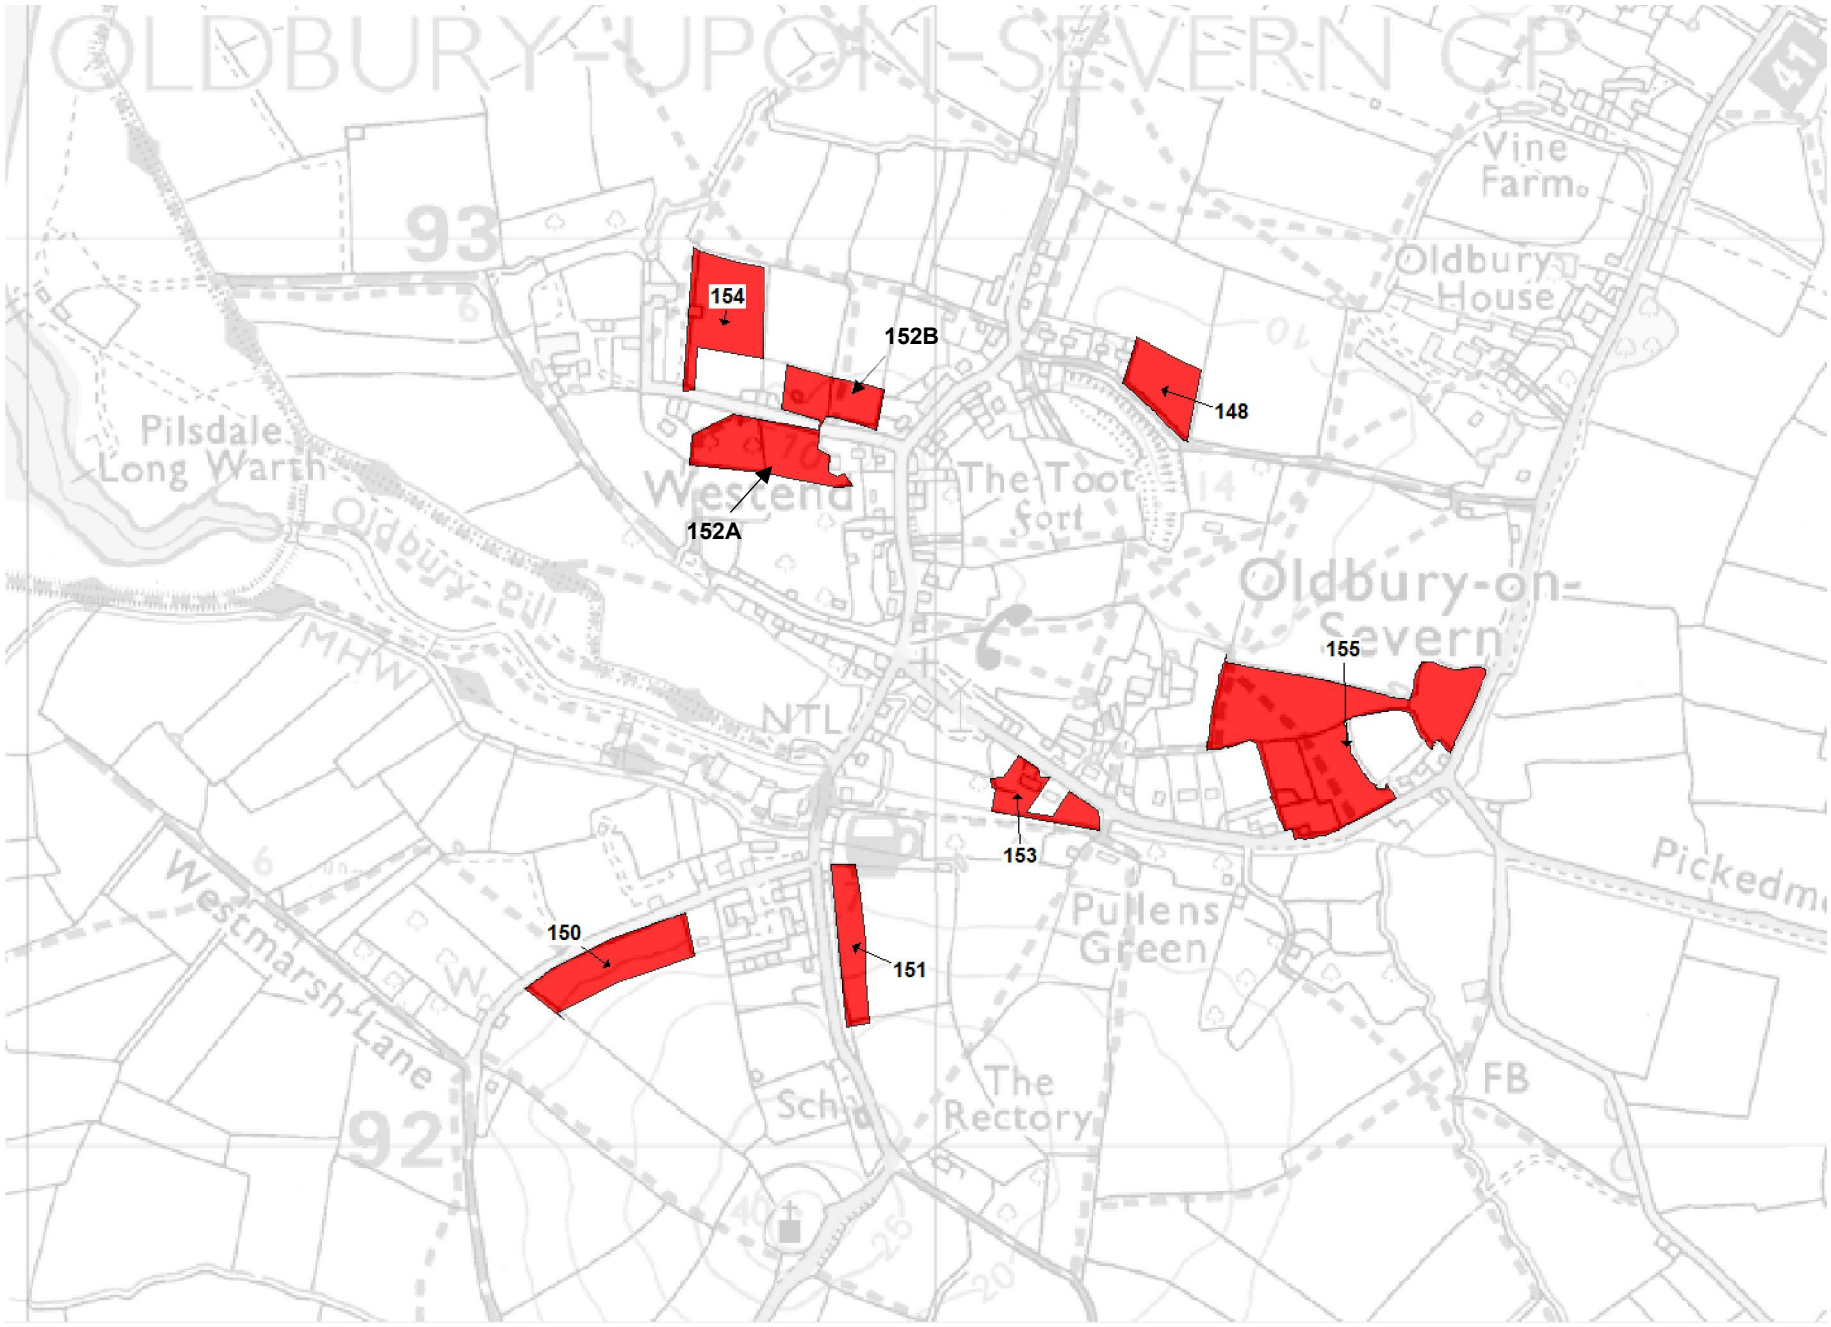

25. Oldbury-on-Severn AMENDED (22 July 2014)

© South Gloucestershire Council, 2014 All rights reserved.
© Crown copyright and database rights 2014 Ordnance Survey 100023410.