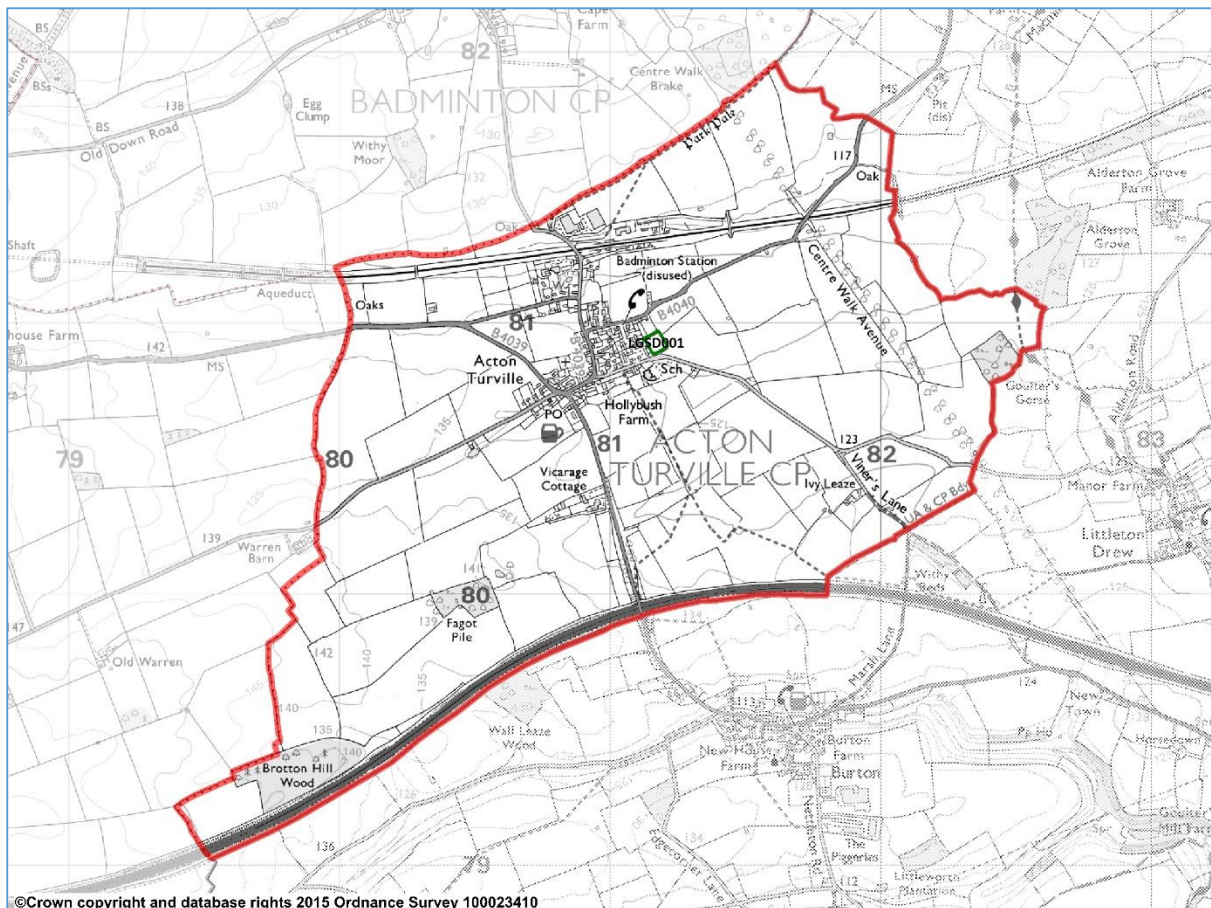

Acton Turville

South Gloucestershire Policies, Sites and Places Plan: Local Green Space Designation Consultation

Introduction

This document should be read in conjunction with the List of Nominated Local Green Spaces, available from: www.southglos.gov.uk/policiesitesandplaces.

The overview map below shows the parish boundary and the Local Green Spaces which have been nominated within the stated Parish or unparished area. The tables that follow below display a map of each of the nominated Local Green Space; the name of the nominated space submitted; its code; and the Ward it is located in is also listed.

Overview Map of Acton Turville

Acton Turville

Green Space Code	Name of Nominated Space	Ward
LGSD001	Acton Turville Playing Fields	Cotswold Edge Ward