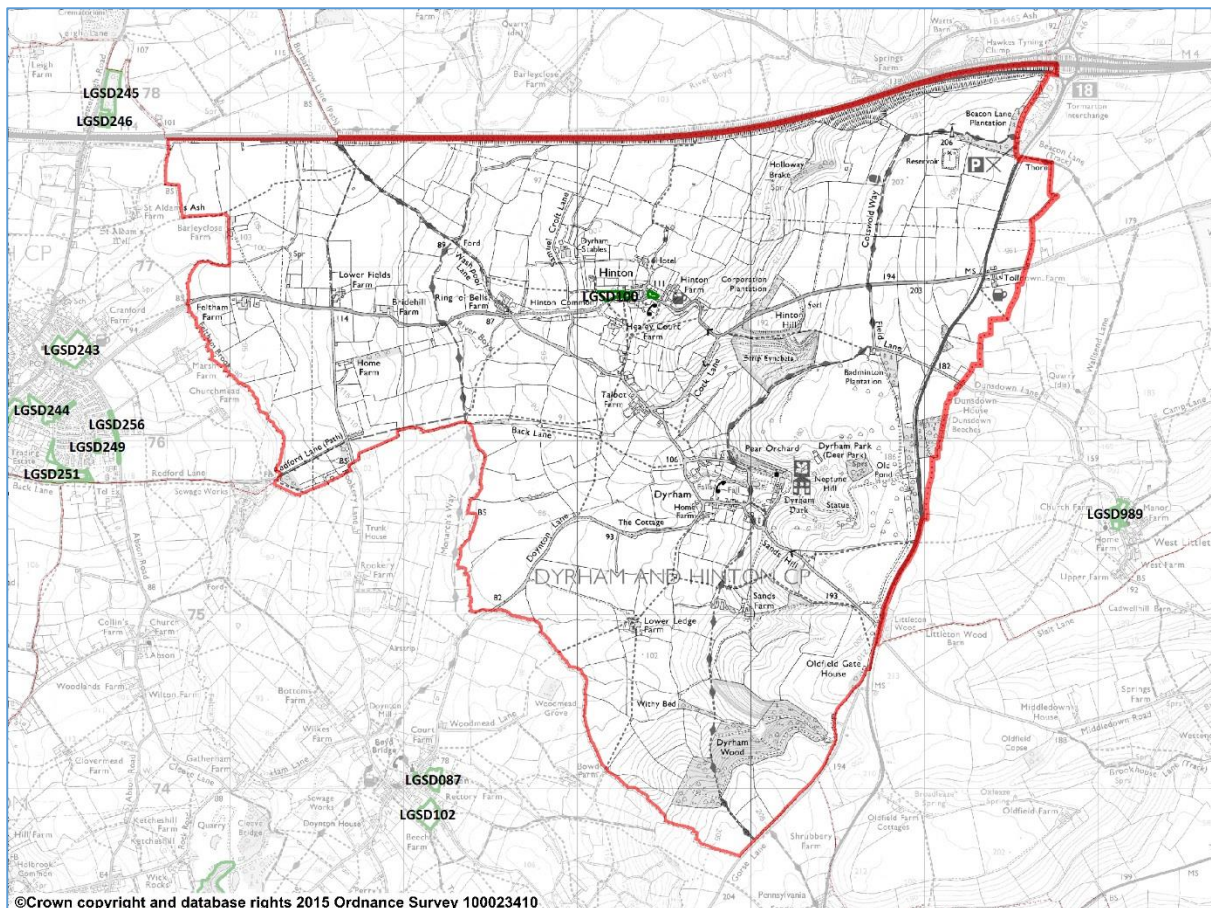

Dyrham & Hinton Parish

South Gloucestershire Policies, Sites and Places Plan: Local Green Space Designation Consultation

Introduction

This document should be read in conjunction with the List of Nominated Local Green Spaces, available from: www.southglos.gov.uk/policies/sitesandplaces.

The overview map below shows the parish boundary and the Local Green Spaces which have been nominated within the stated Parish or unparished area. The tables that follow below display a map of each of the nominated Local Green Space; the name of the nominated space submitted; its code; and the Ward it is located in is also listed.

Overview Map of Dyrham & Hinton