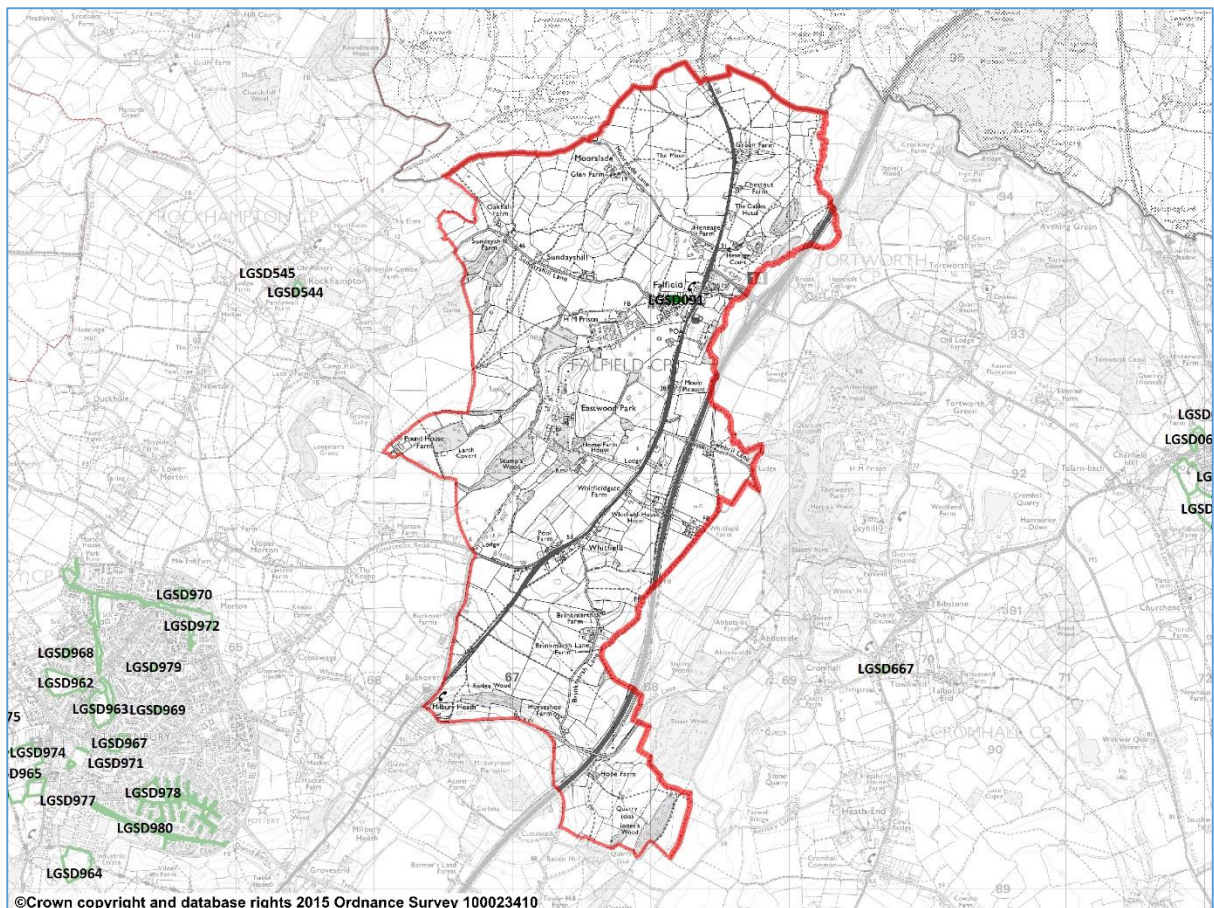

The overview map below shows the parish boundary and the Local Green Spaces which have been nominated within the stated Parish or unparished area. The tables that follow below display a map of each of the nominated Local Green Space; the name of the nominated space submitted; its code; and the Ward it is located in is also listed.

Overview Map of Falfield

Falfield Parish

Green Space Code	Name of Nominated Space	Ward
LGSD091	Orchard View Green Area, Sundayshill Lane, Falfield	Charfield Ward