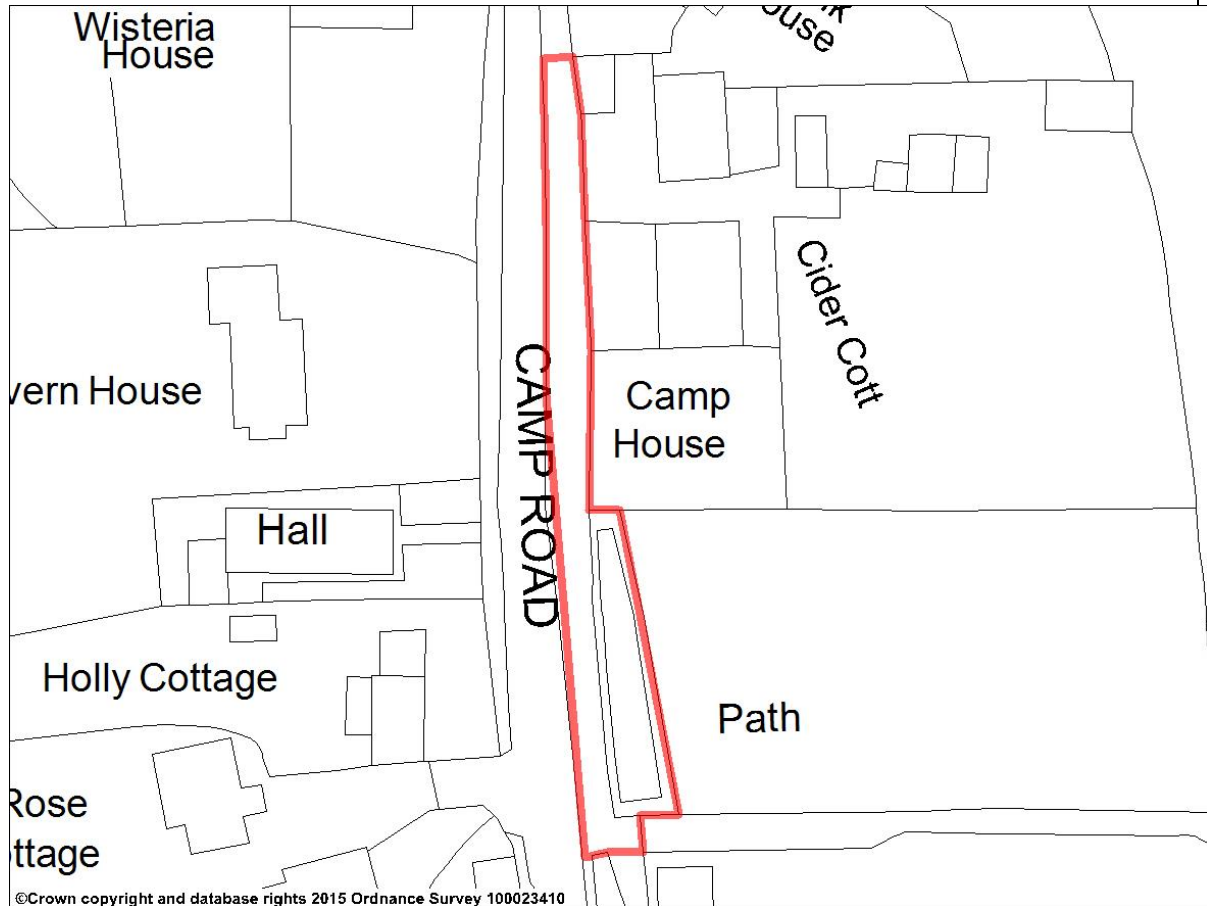

The overview map below shows the parish boundary and the Local Green Spaces which have been nominated within the stated Parish or unparished area. The tables that follow below display a map of each of the nominated Local Green Space; the name of the nominated space submitted; its code; and the Ward it is located in is also listed.

Overview Map of Oldbury-on-Severn

Oldbury-on-Severn Parish

Green Space Code	Name of Nominated Space	Ward
LGSD224	The Green in front of St Aridlas Church	Severn Ward

Oldbury-on-Severn Parish

Green Space Code	Name of Nominated Space	Ward
LGSD225	The Cassy (part of the historic Toot)	Severn Ward

Oldbury-on-Severn Parish

Green Space Code	Name of Nominated Space	Ward
LGSD226	The Horse Pool	Severn Ward