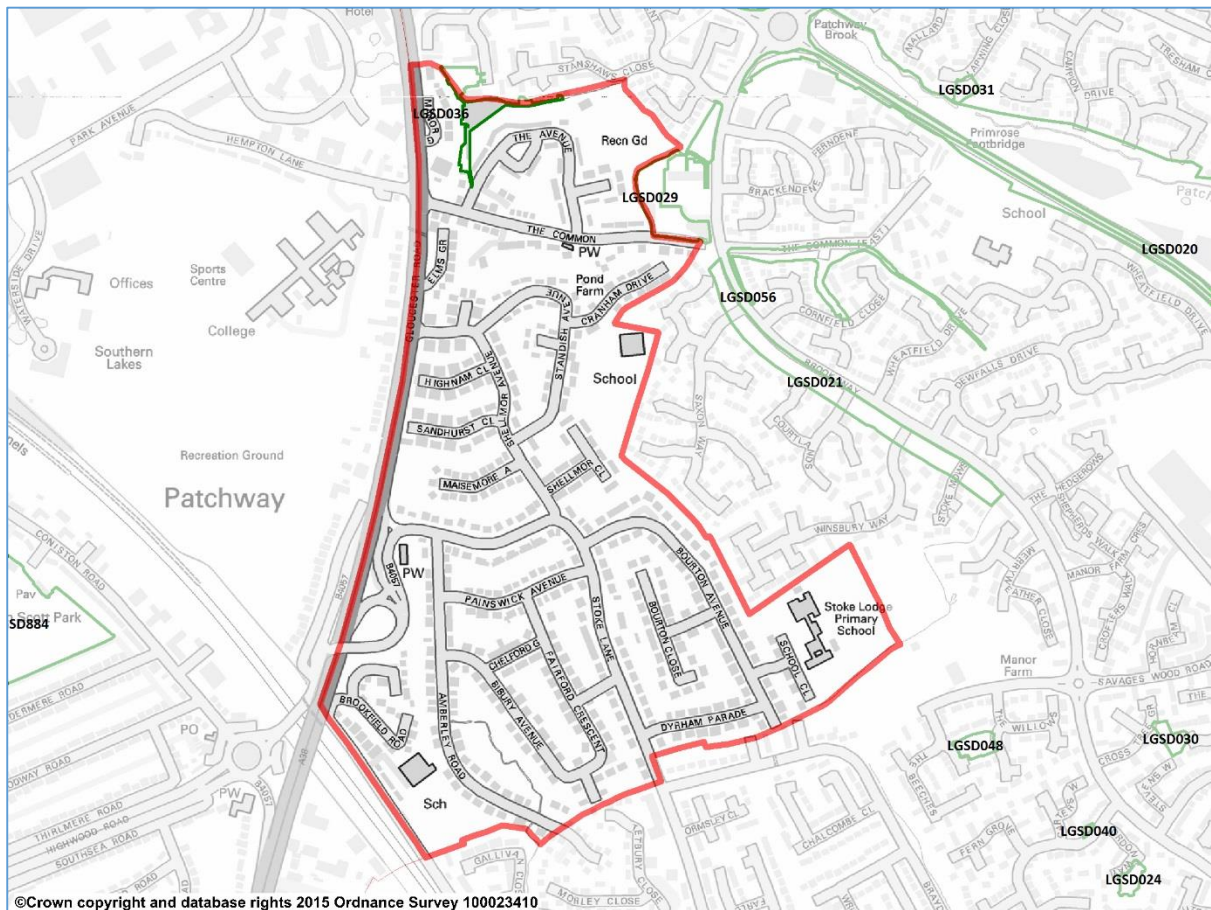

Stoke Lodge and The Common Parish

South Gloucestershire Policies, Sites and Places Plan: Local Green Space Designation Consultation

Introduction

This document should be read in conjunction with the List of Nominated Local Green Spaces, available from: www.southglos.gov.uk/policiesitesandplaces.

The overview map below shows the parish boundary and the Local Green Spaces which have been nominated within the stated Parish or unparished area. The tables that follow below display a map of each of the nominated Local Green Space; the name of the nominated space submitted; its code; and the Ward it is located in is also listed.

Overview Map of Stoke Lodge and The Common

Stoke Lodge and The Common Parish

Green Space Code	Name of Nominated Space	Ward
LGSD036	Land at Oaktree Crescent	Bradley Stoke Central and Stoke Lodge Ward