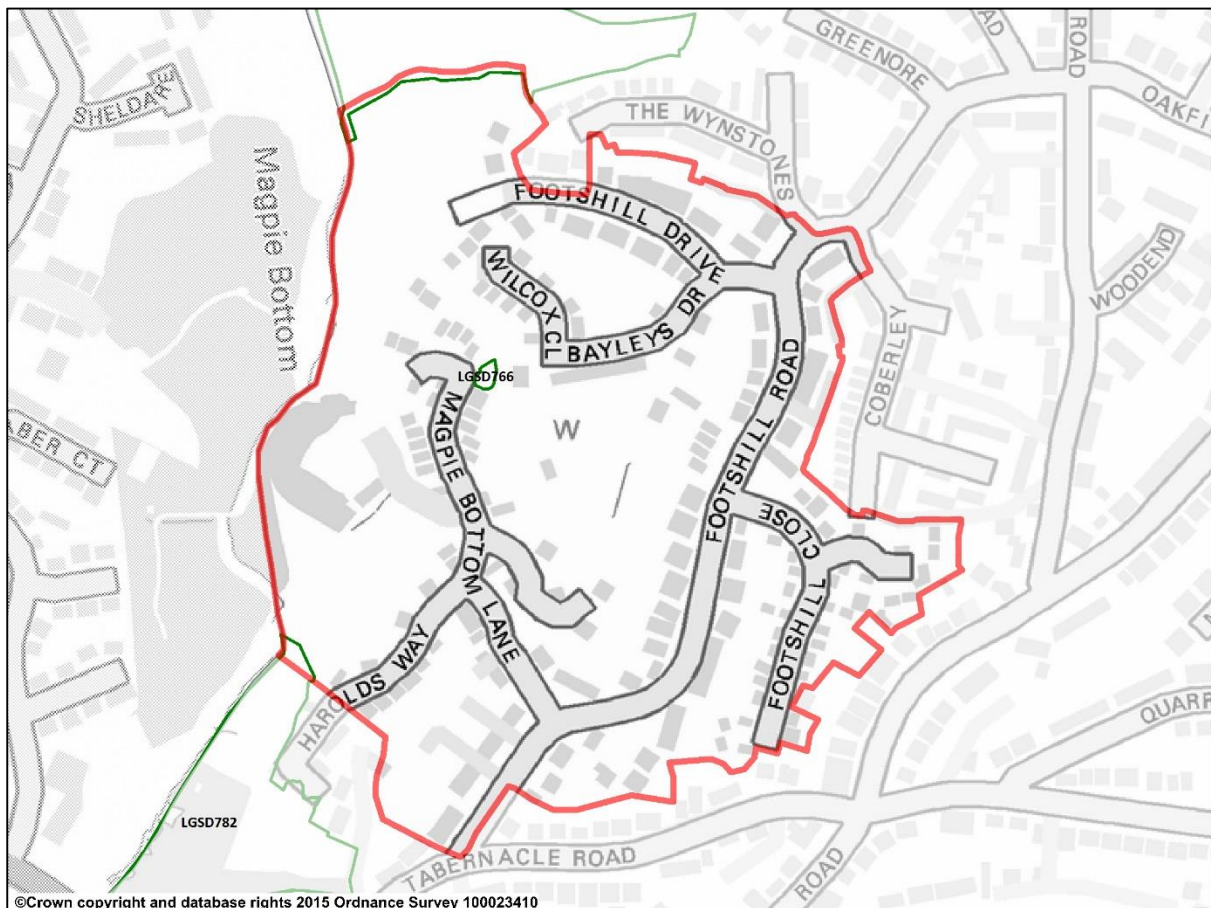

# Unparished Area of the Hanham Ward

## South Gloucestershire Policies, Sites and Places Plan: Local Green Space Designation Consultation

The overview map below shows the Local Green Spaces which have been nominated within the unparished area of the Hanham Ward. The tables that follow below display a map of each of the nominated Local Green Space; the name of the nominated space submitted; its code; and the Ward it is located in is also listed.

### Overview Map of unparished area of the Hanham Ward