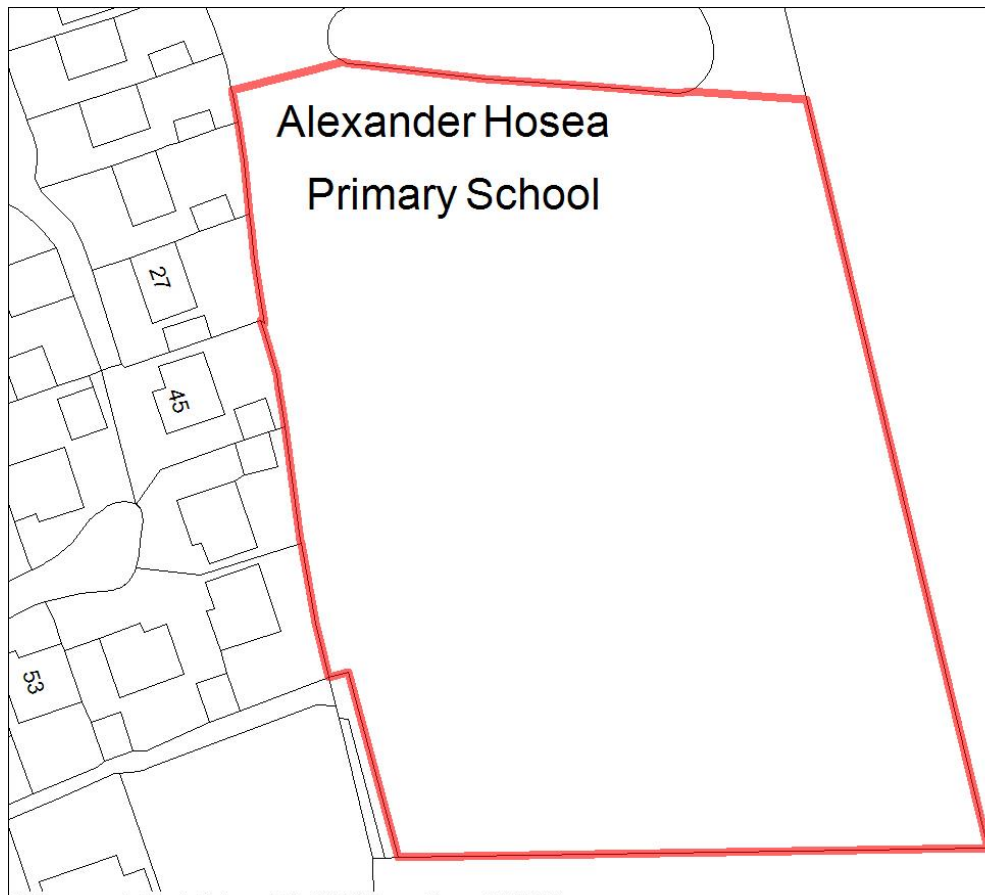

Wickwar Parish

Green Space Code	Name of Nominated Space	Ward
LGSD1133	1. Open space bounded by Amberley way and Burleigh Way	Laddon Brook

Wickwar Parish

Green Space Code	Name of Nominated Space	Ward
LGSD1134	2. The King George V Playing Field for which the Parish Council are management trustees	Laddon Brook

Wickwar Parish

Green Space Code	Name of Nominated Space	Ward
LGSD1135	3. The field adjacent to the King George V Playing Field.	Laddon Brook

Wickwar Parish

Green Space Code	Name of Nominated Space	Ward
LGSD1136	4. Field that is part of Alexander Hosea School	Laddon Brook

©Crown copyright and database rights 2015 Ordnance Survey 100023410