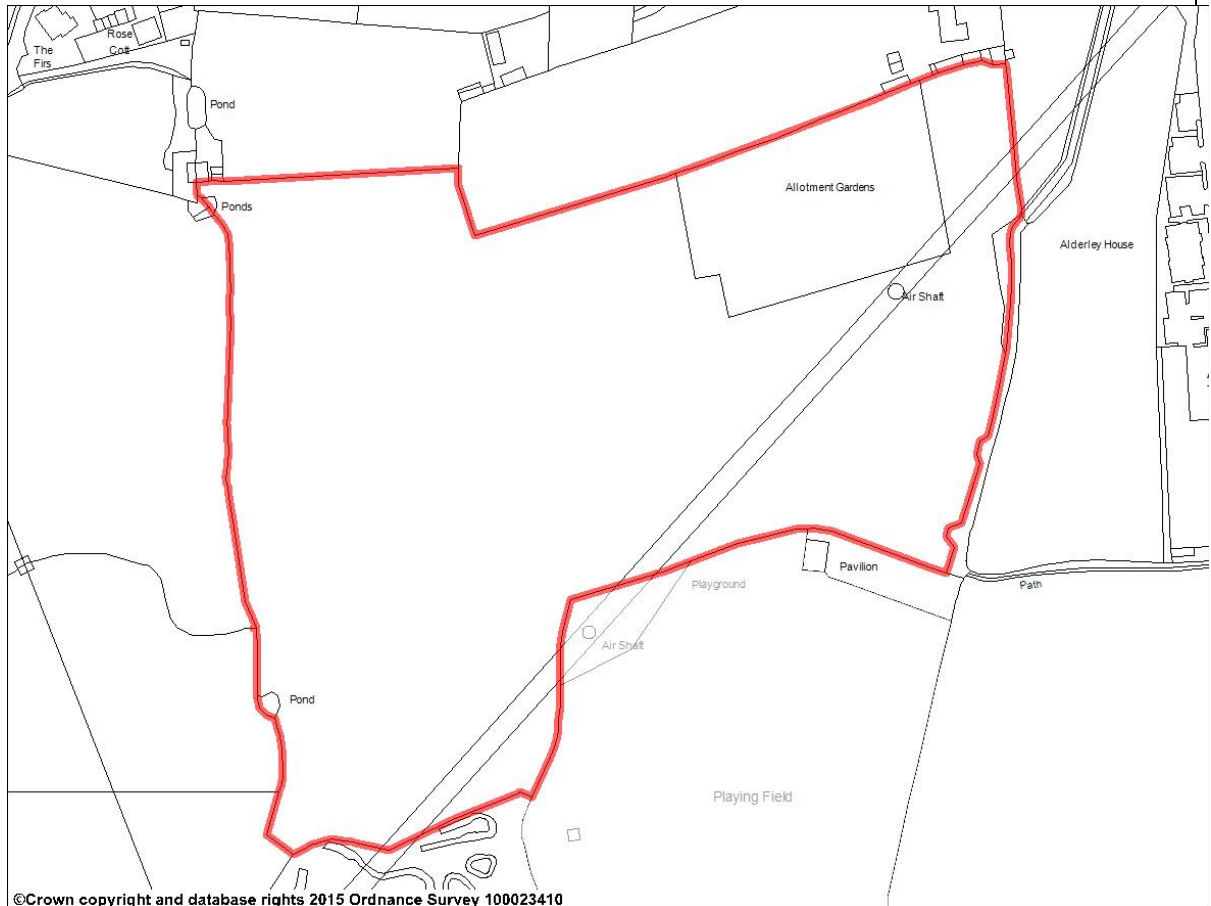

Wickwar Parish

Green Space Code	Name of Nominated Space	Ward
LGSD1133	1. Open space bounded by Amberley way and Burleigh Way	Laddon Brook

Wickwar Parish

Green Space Code	Name of Nominated Space	Ward
LGSD1134	2. The King George V Playing Field for which the Parish Council are management trustees	Laddon Brook

Wickwar Parish

Green Space Code	Name of Nominated Space	Ward
LGSD1135	3. The field adjacent to the King George V Playing Field.	Laddon Brook

Wickwar Parish

Green Space Code	Name of Nominated Space	Ward
LGSD1136	4. Field that is part of Alexander Hosea School	Laddon Brook

©Crown copyright and database rights 2015 Ordnance Survey 100023410