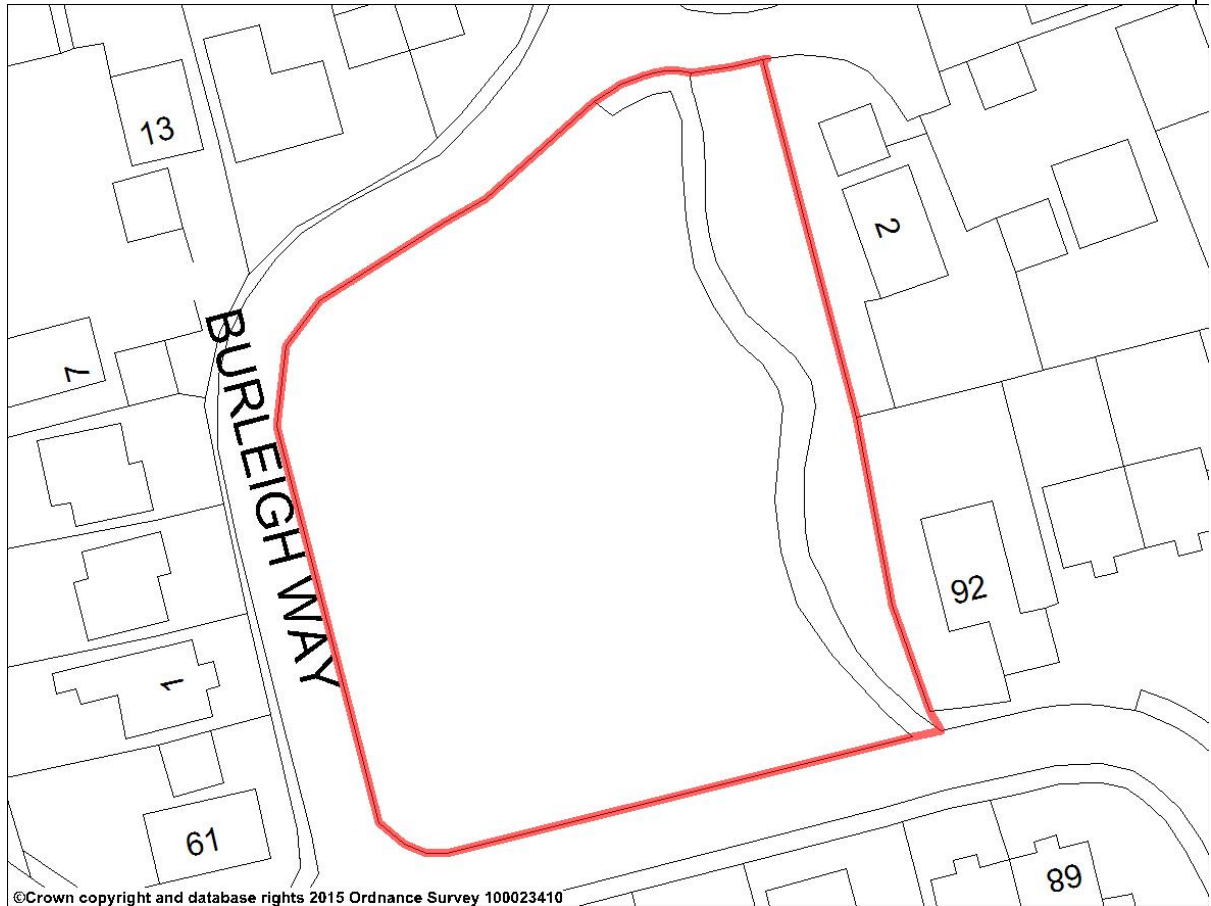

Wickwar Parish

Green Space Code	Name of Nominated Space	Ward
LGSD1133	1. Open space bounded by Amberley way and Burleigh Way	Laddon Brook

Wickwar Parish

Green Space Code	Name of Nominated Space	Ward
LGSD1134	2. The King George V Playing Field for which the Parish Council are management trustees	Laddon Brook

Wickwar Parish

Green Space Code	Name of Nominated Space	Ward
LGSD1135	3. The field adjacent to the King George V Playing Field.	Laddon Brook

Wickwar Parish

Green Space Code	Name of Nominated Space	Ward
LGSD1136	4. Field that is part of Alexander Hosea School	Laddon Brook

©Crown copyright and database rights 2015 Ordnance Survey 100023410