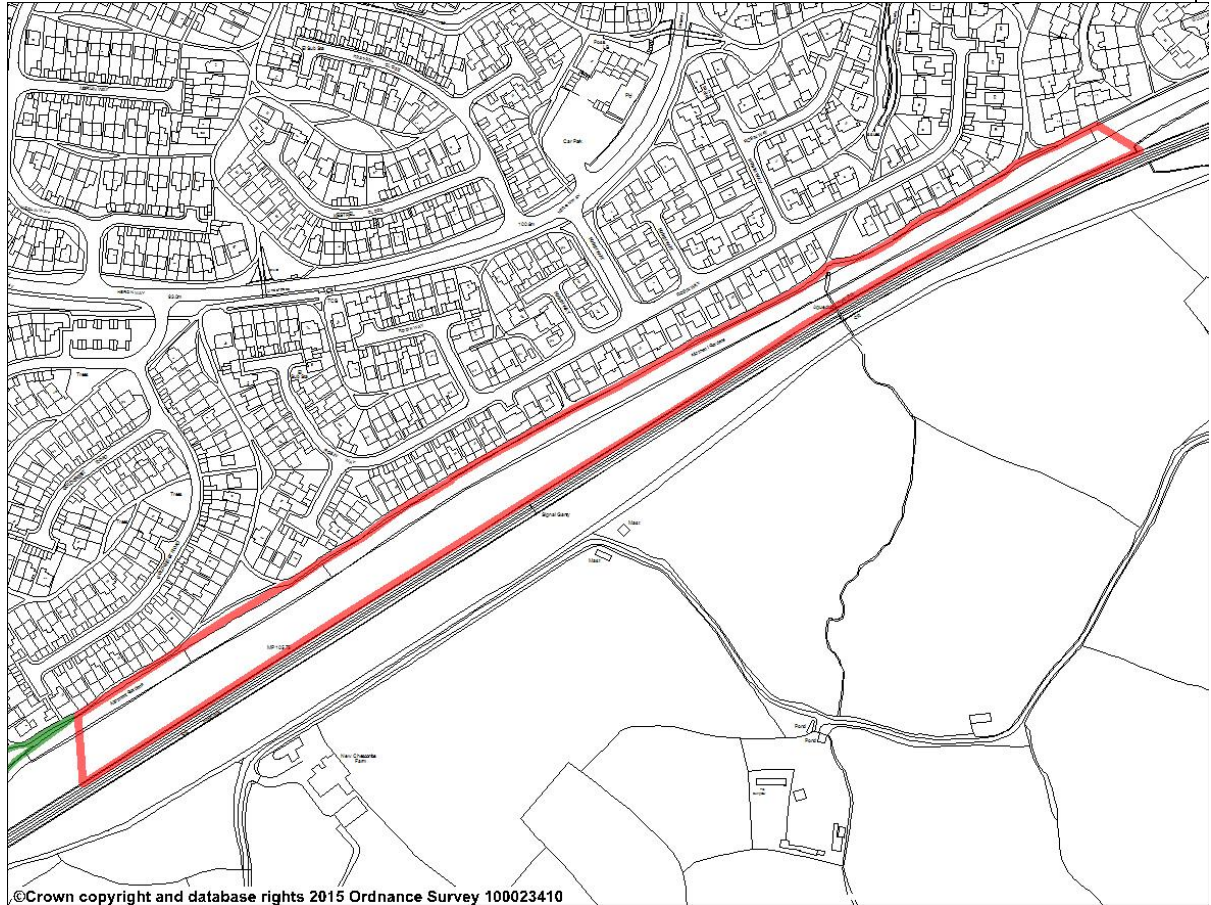

Dodington Parish

Green Space Code	Name of Nominated Space	Ward
LGSD078	Robin Way allotments Chipping Sodbury	Chipping Sodbury Ward