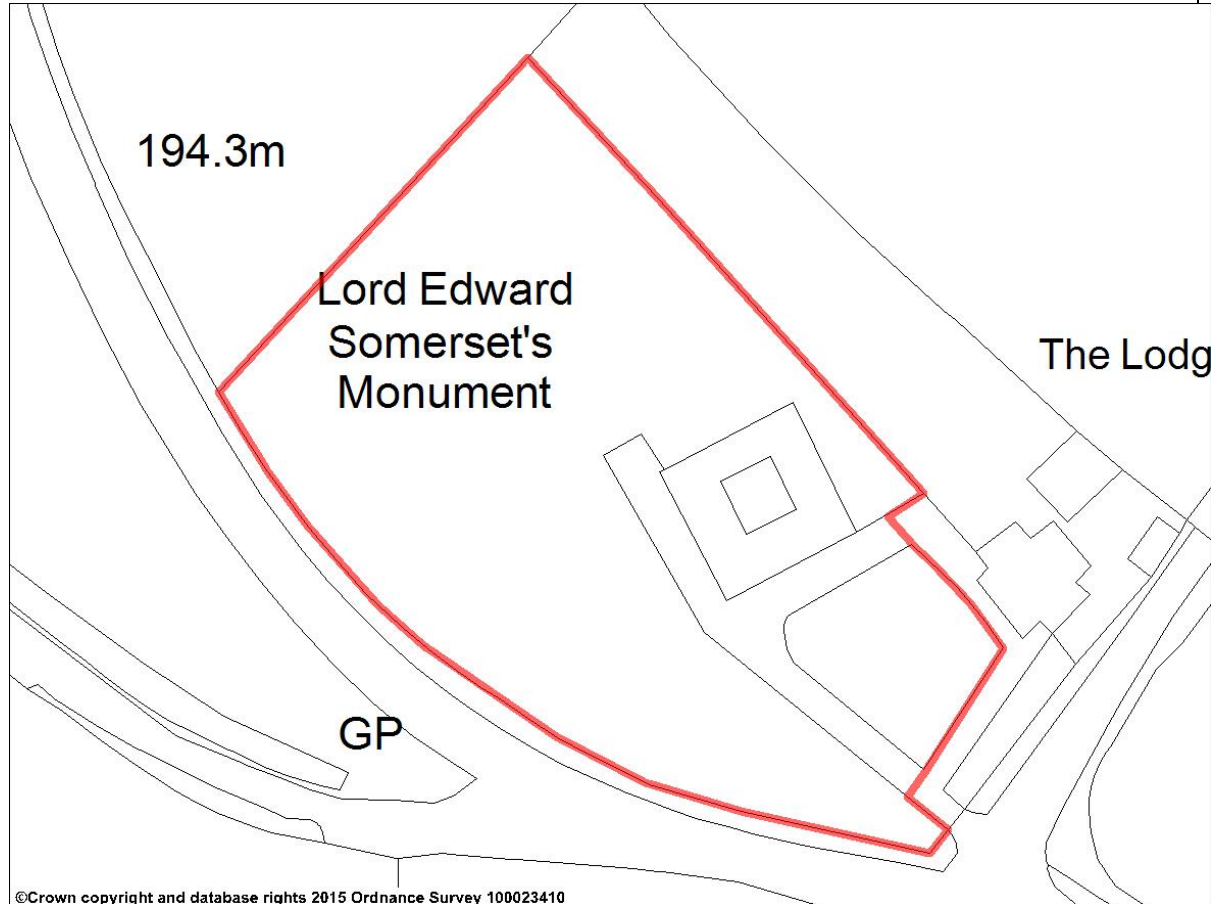

Hawkesbury Parish

Green Space Code	Name of Nominated Space	Ward
LGSD796	Hawkesbury Monument Area	Cotswold Edge Ward