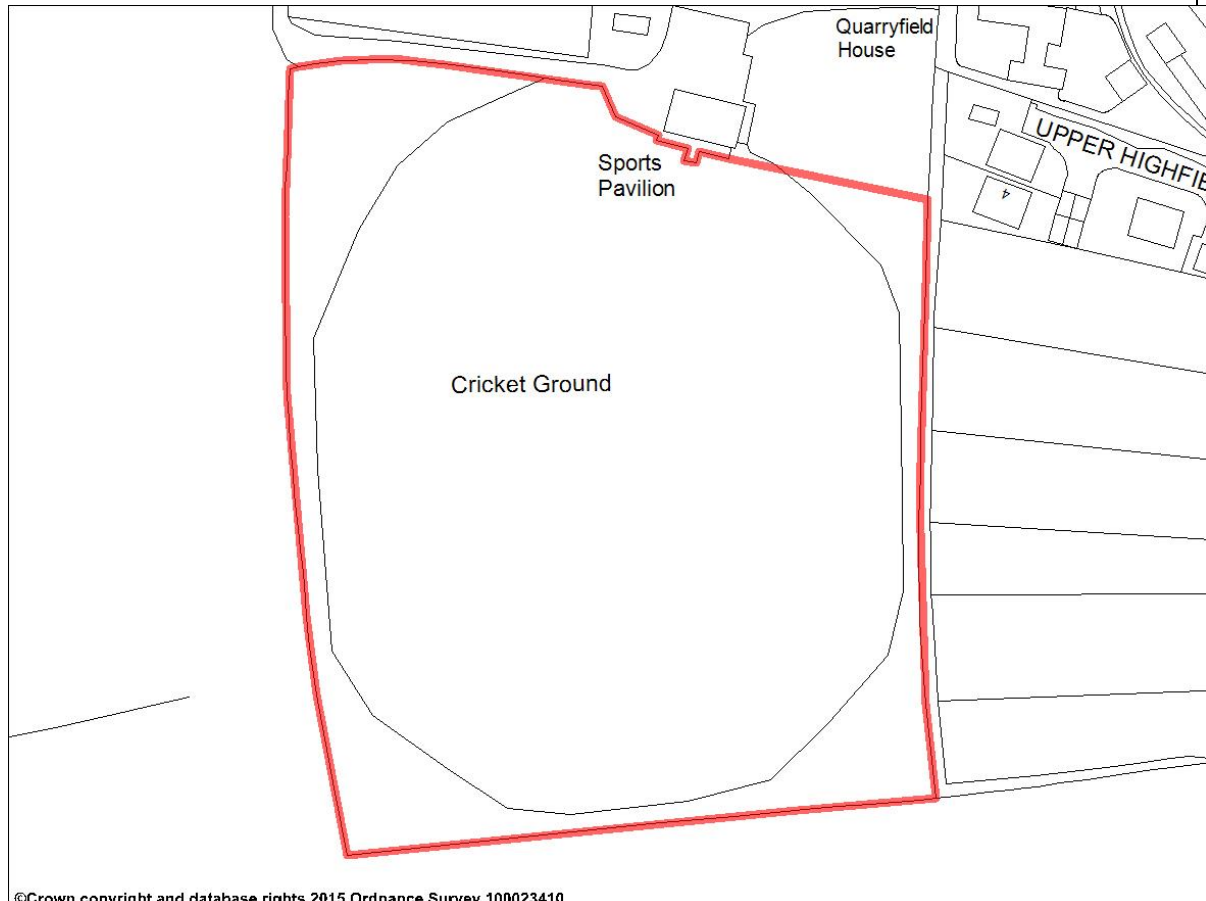

Hawkesbury Parish

Green Space Code	Name of Nominated Space	Ward
LGSD793	Hawkesbury Cricket Club & Tennis Club areas – local sports facilities	Cotswold Edge Ward