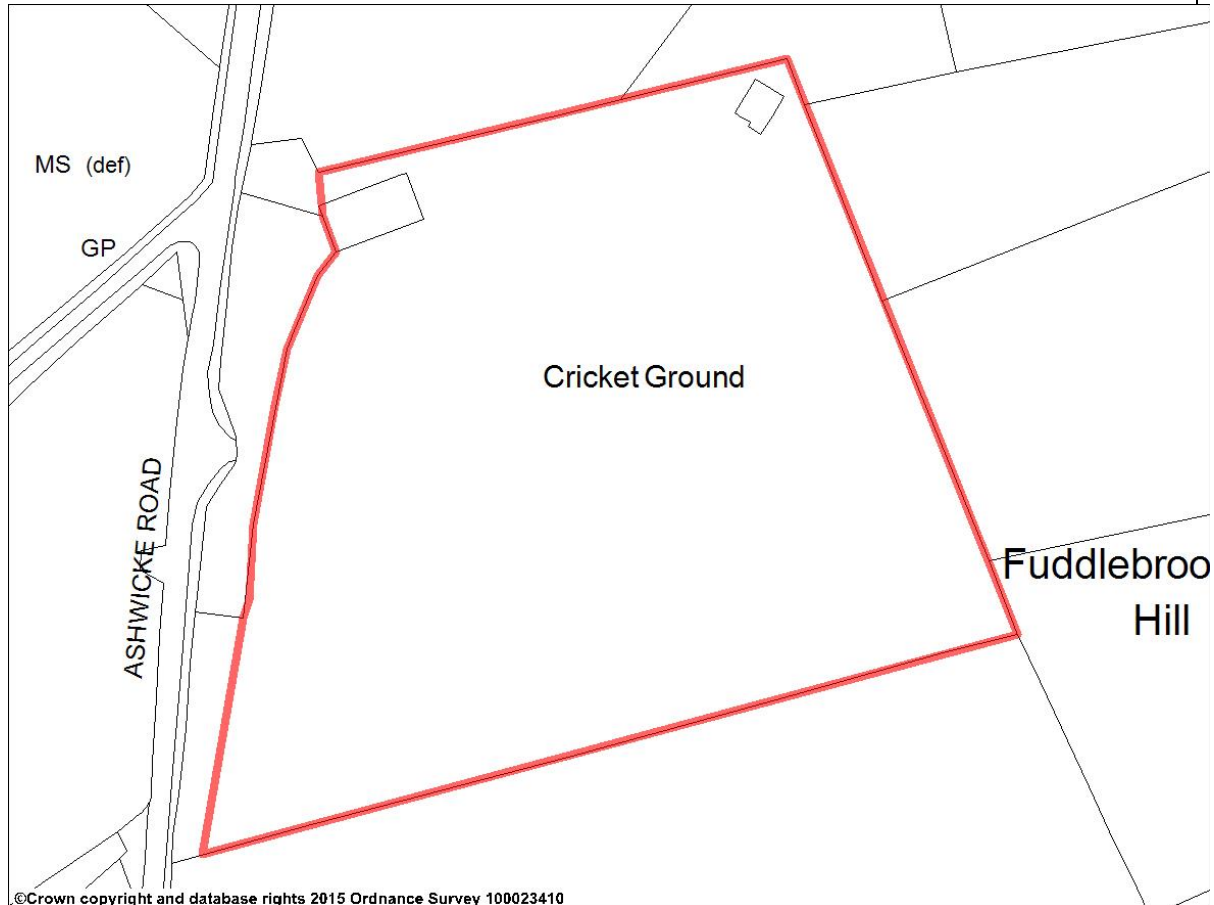

The tables that follow below display maps of each of the nominated Local Green Space which are relevant to this targeted landowner consultation as well as the name of the nominated space submitted; its code; and the Ward it is located in is also listed.

Marshfield Parish

Green Space Code	Name of Nominated Space	Ward
LGSD219	Allotments on Tormarton Road, opposite Marshfield Cemetery	Boyd Valley Ward

Marshfield Parish

Green Space Code	Name of Nominated Space	Ward
LGSD221	Cricket Ground, St Martin's Lane	Boyd Valley Ward