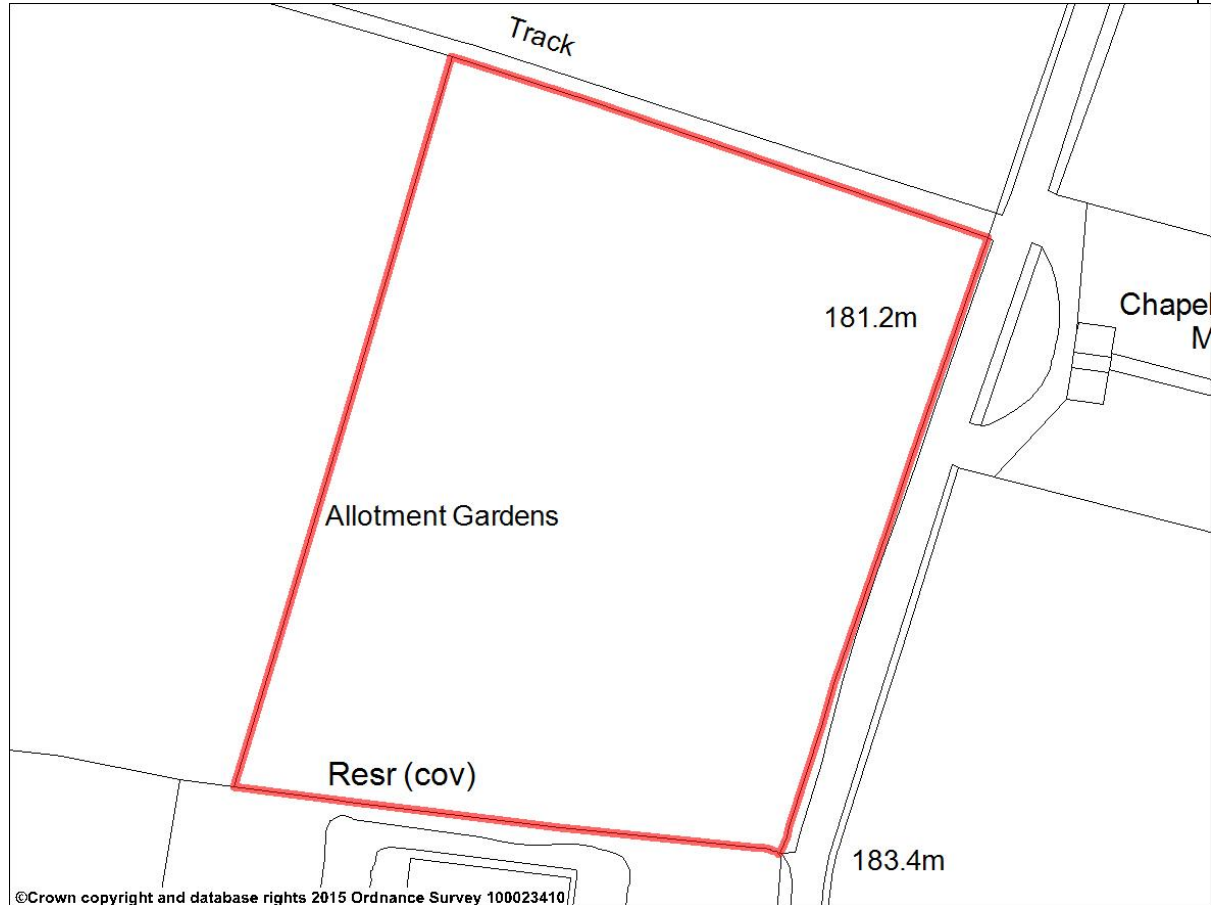

Marshfield Parish

South Gloucestershire Policies, Sites and Places Plan: Local Green Space Designation Targeted Landowner Consultation

Introduction

This document should be read in conjunction with the Targeted List of Nominated Local Green Spaces, available from: www.southglos.gov.uk/lgsd15

The tables that follow below display maps of each of the nominated Local Green Space which are relevant to this targeted landowner consultation as well as the name of the nominated space submitted; its code; and the Ward it is located in is also listed.

Marshfield Parish

Green Space Code	Name of Nominated Space	Ward
LGSD219	Allotments on Tormarton Road, opposite Marshfield Cemetery	Boyd Valley Ward

Marshfield Parish

Green Space Code	Name of Nominated Space	Ward
LGSD221	Cricket Ground, St Martin's Lane	Boyd Valley Ward