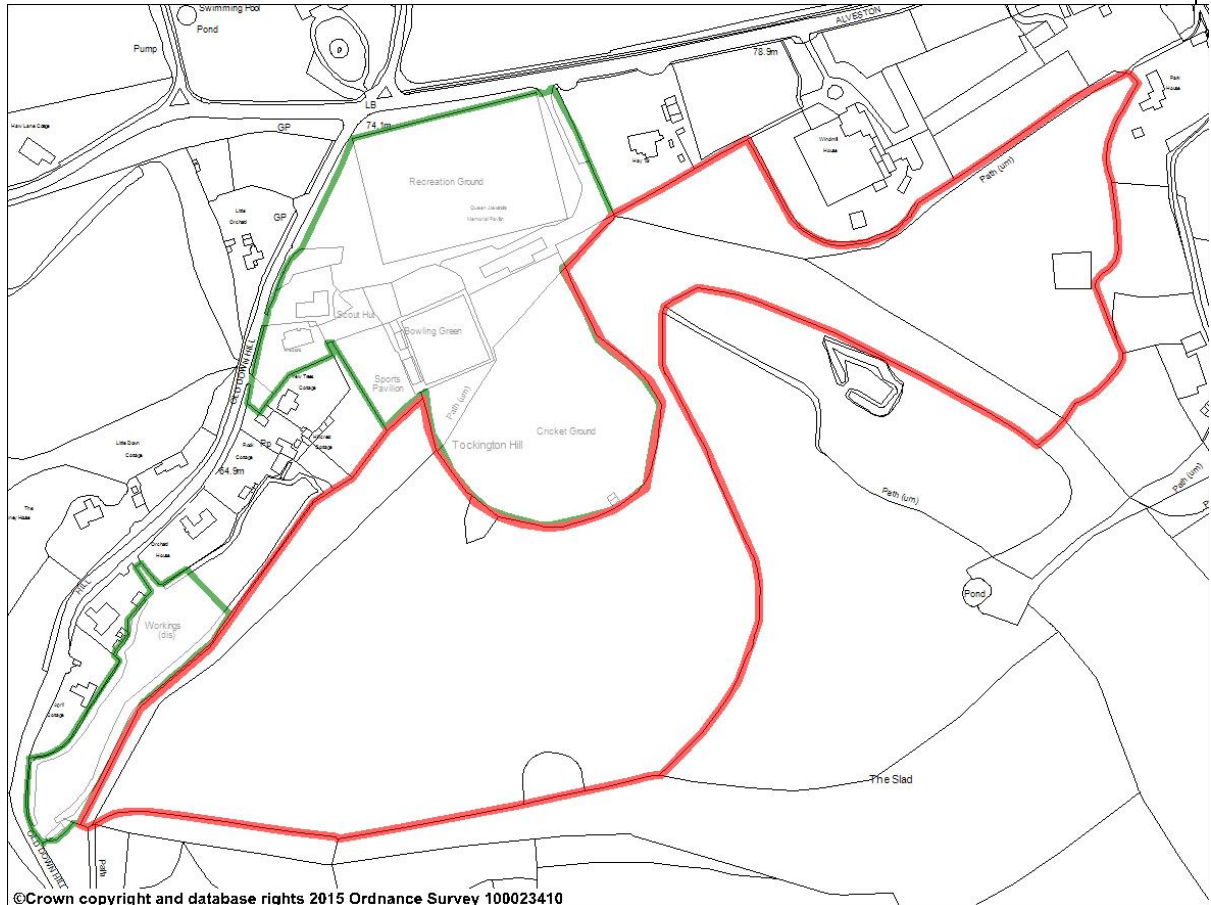

Olveston Parish

South Gloucestershire Policies, Sites and Places Plan: Local Green Space Designation Targeted Landowner Consultation

Introduction

This document should be read in conjunction with the Targeted List of Nominated Local Green Spaces, available from: www.southglos.gov.uk/lgsd15

The tables that follow below display maps of each of the nominated Local Green Space which are relevant to this targeted landowner consultation as well as the name of the nominated space submitted; its code; and the Ward it is located in is also listed.

Olveston Parish

Green Space Code	Name of Nominated Space	Ward
LGSD533	Amenity Land at the Deer Park Old Down	Severn Ward

Olveston Parish

Green Space Code	Name of Nominated Space	Ward
LGSD537	Old Down – Recreation Ground	Severn Ward