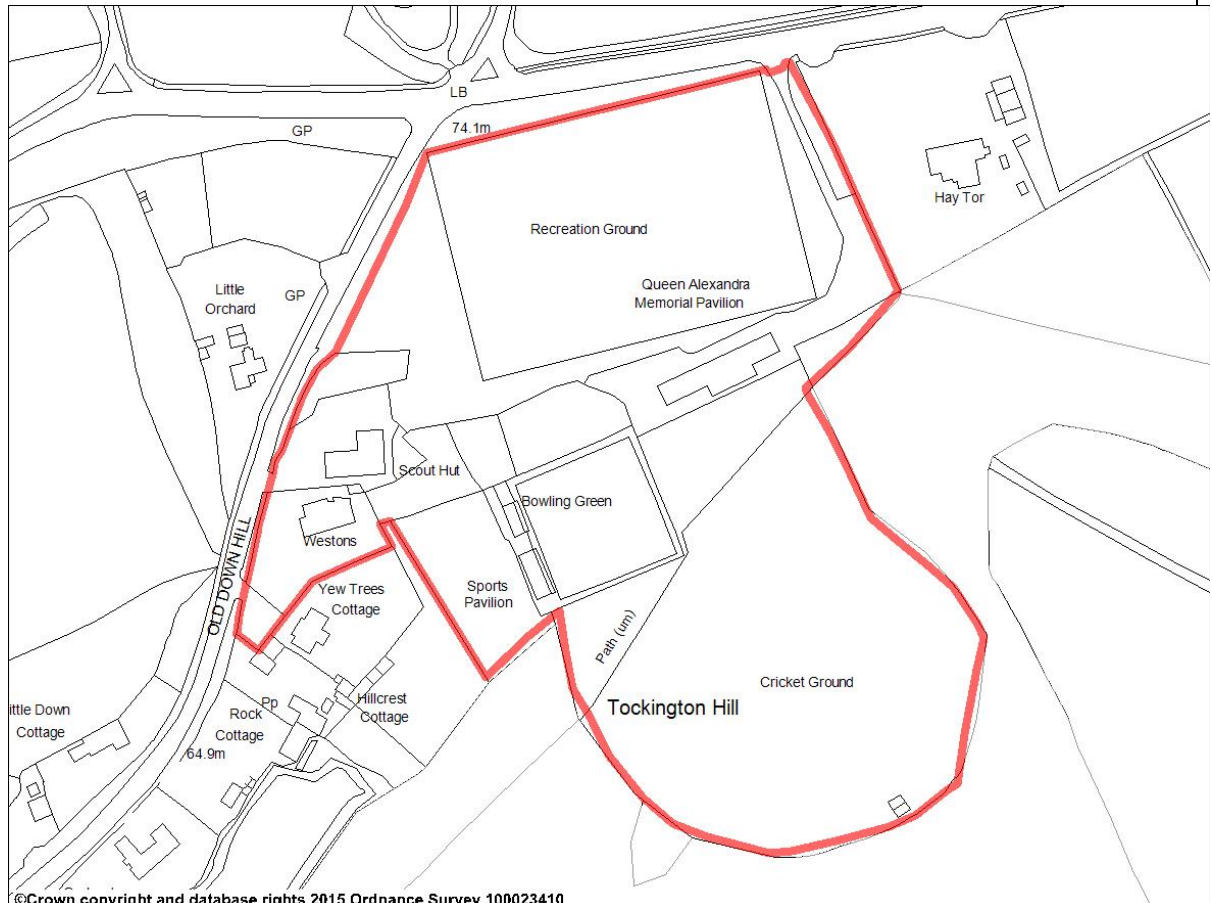

The tables that follow below display maps of each of the nominated Local Green Space which are relevant to this targeted landowner consultation as well as the name of the nominated space submitted; its code; and the Ward it is located in is also listed.

Olveston Parish

Green Space Code	Name of Nominated Space	Ward
LGSD533	Amenity Land at the Deer Park Old Down	Severn Ward

Olveston Parish

Green Space Code	Name of Nominated Space	Ward
LGSD537	Old Down – Recreation Ground	Severn Ward