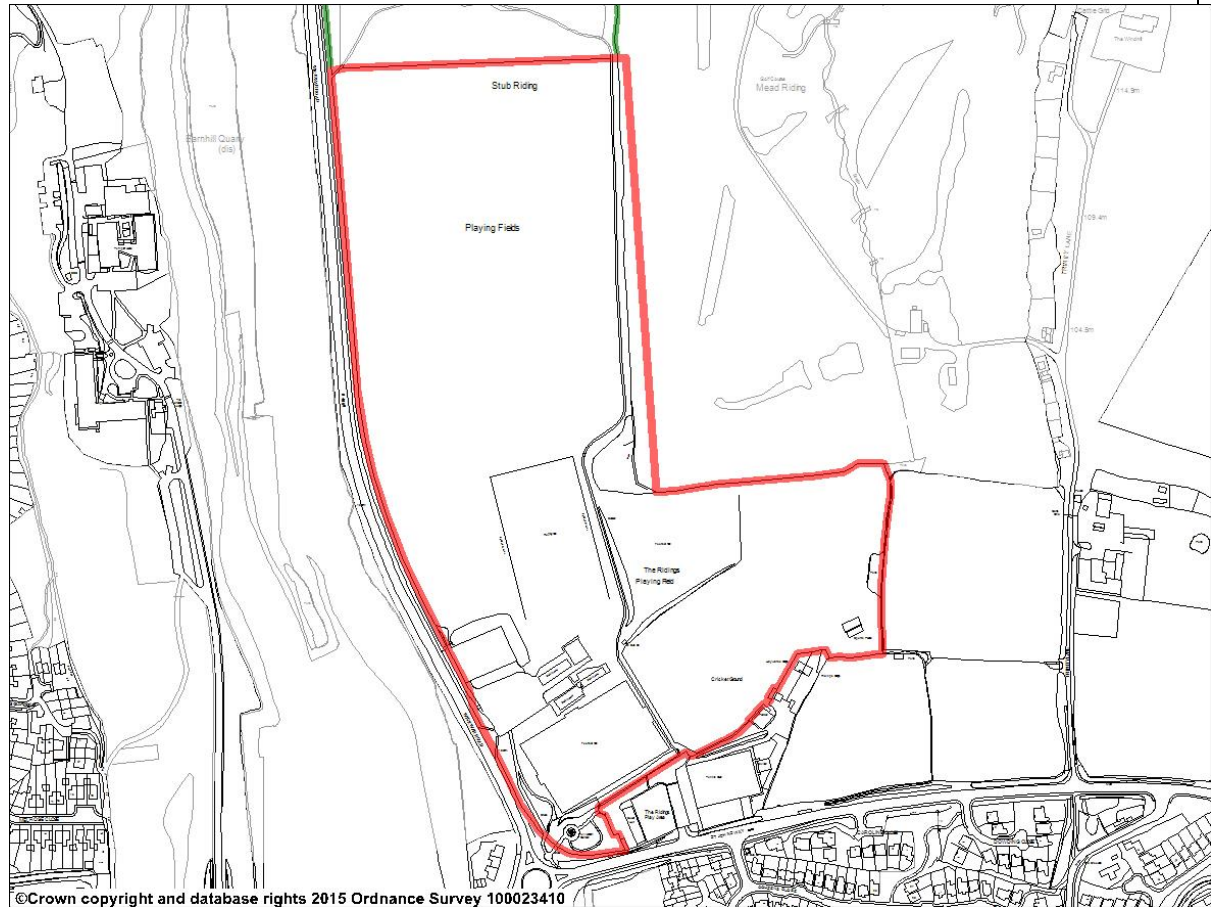

Sodbury Parish

Green Space Code	Name of Nominated Space	Ward
LGSD269	The Ridings Sports/Recreational Fields	Chipping Sodbury Ward