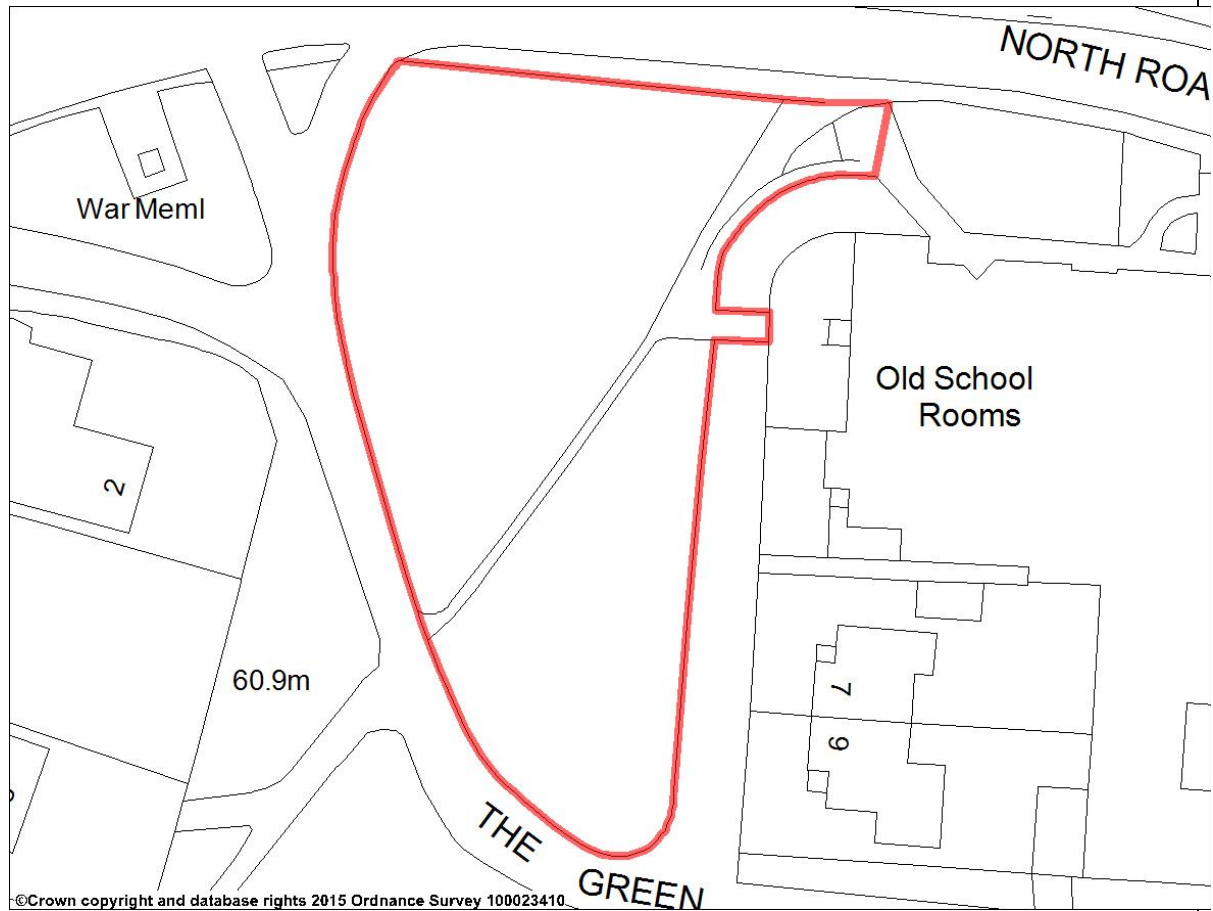

Stoke Gifford Parish

Green Space Code	Name of Nominated Space	Ward
LGSD949	Village Green (Including Cenotaph)	Stoke Gifford Ward