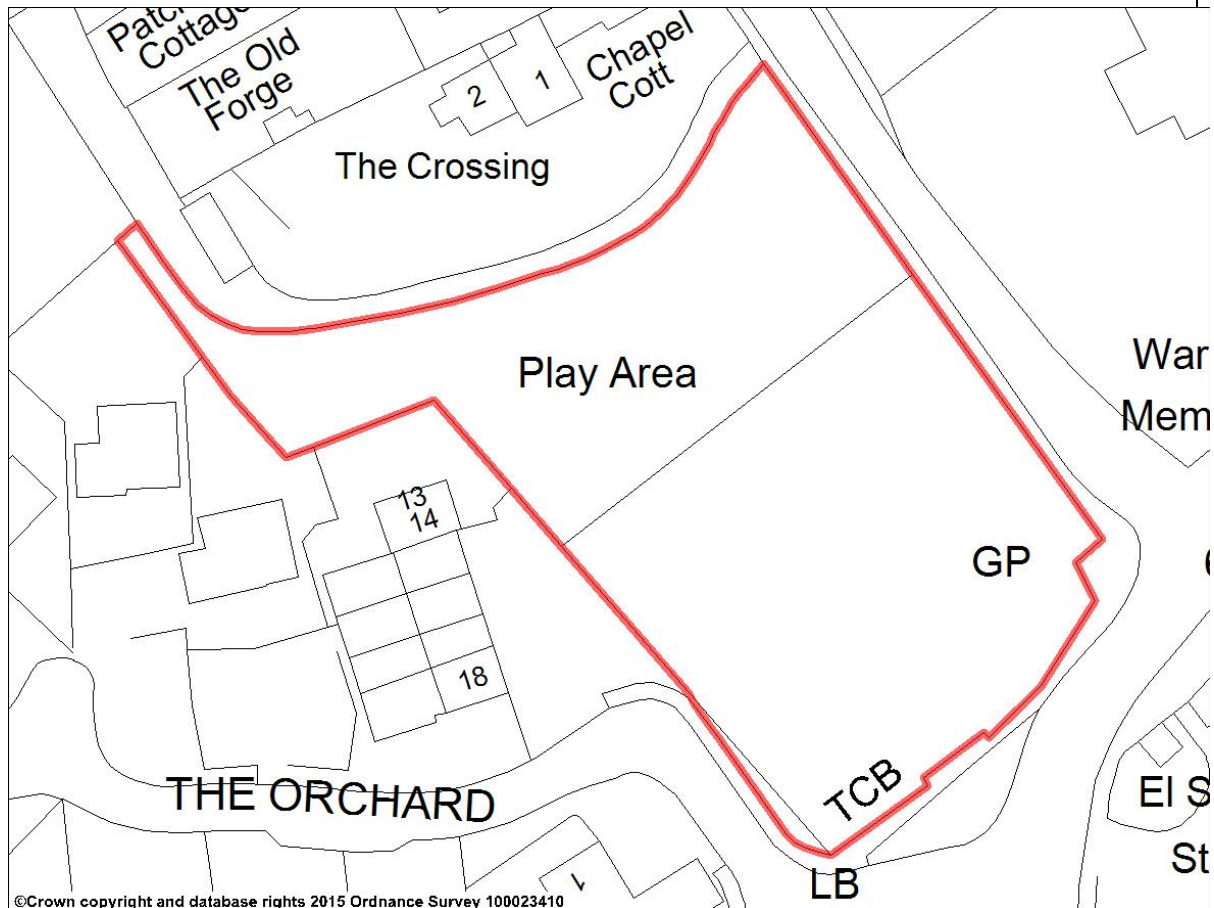

Tytherington Parish

Green Space Code	Name of Nominated Space	Ward
LGSD992	Jubilee Field and Coronation Garden